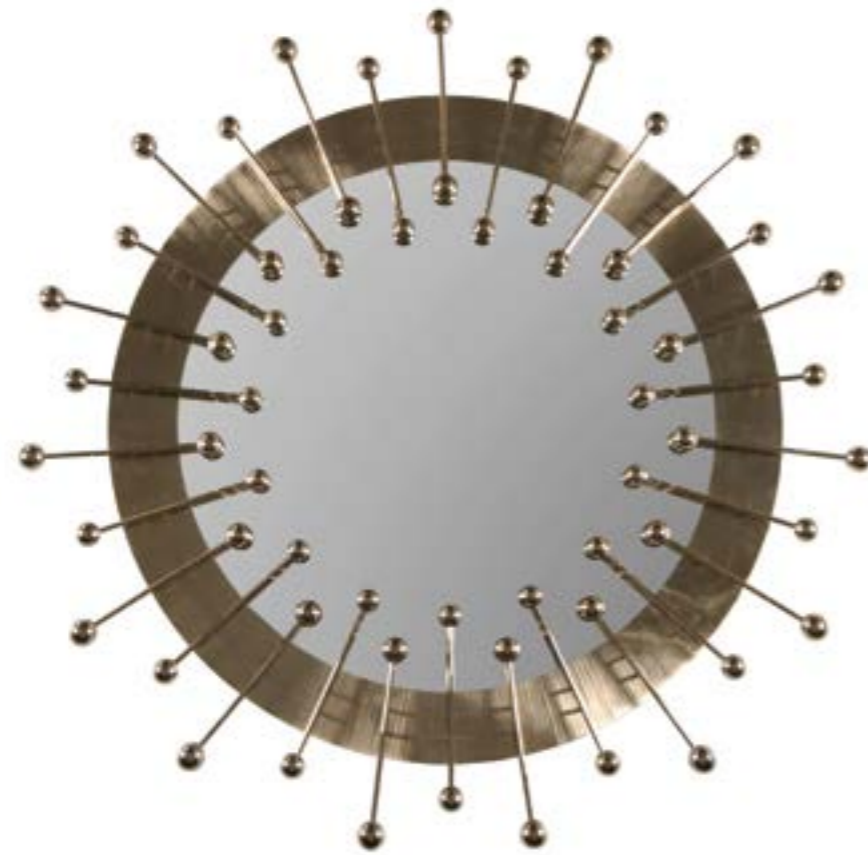

188

QUANTUM MIRROR

A contemporary descendant of mid-century modern style with a set of gold plated spheres arranged in a circular pattern that creates a stunning visual effect. Quantum circular wall mirror is not just a spot-on reflection of the atomic age design, it is a leap forward.

STANDARD FINISHES

Gold Plated Brass and Mirror

DIMENSIONS

Diam: 148 cm | 58,26 in

Width: 6,5 cm | 2,56 in

A striking addition to your glamorous boudoir. This retro table constructed of solid walnut wood is supported by atomic legs and features a set of 3 bullseye mirrors with a brass rim, and the smaller ones rotate.

STANDARD FINISHES

Gold Plated, Matte Black, Varnished Walnut and Mirror