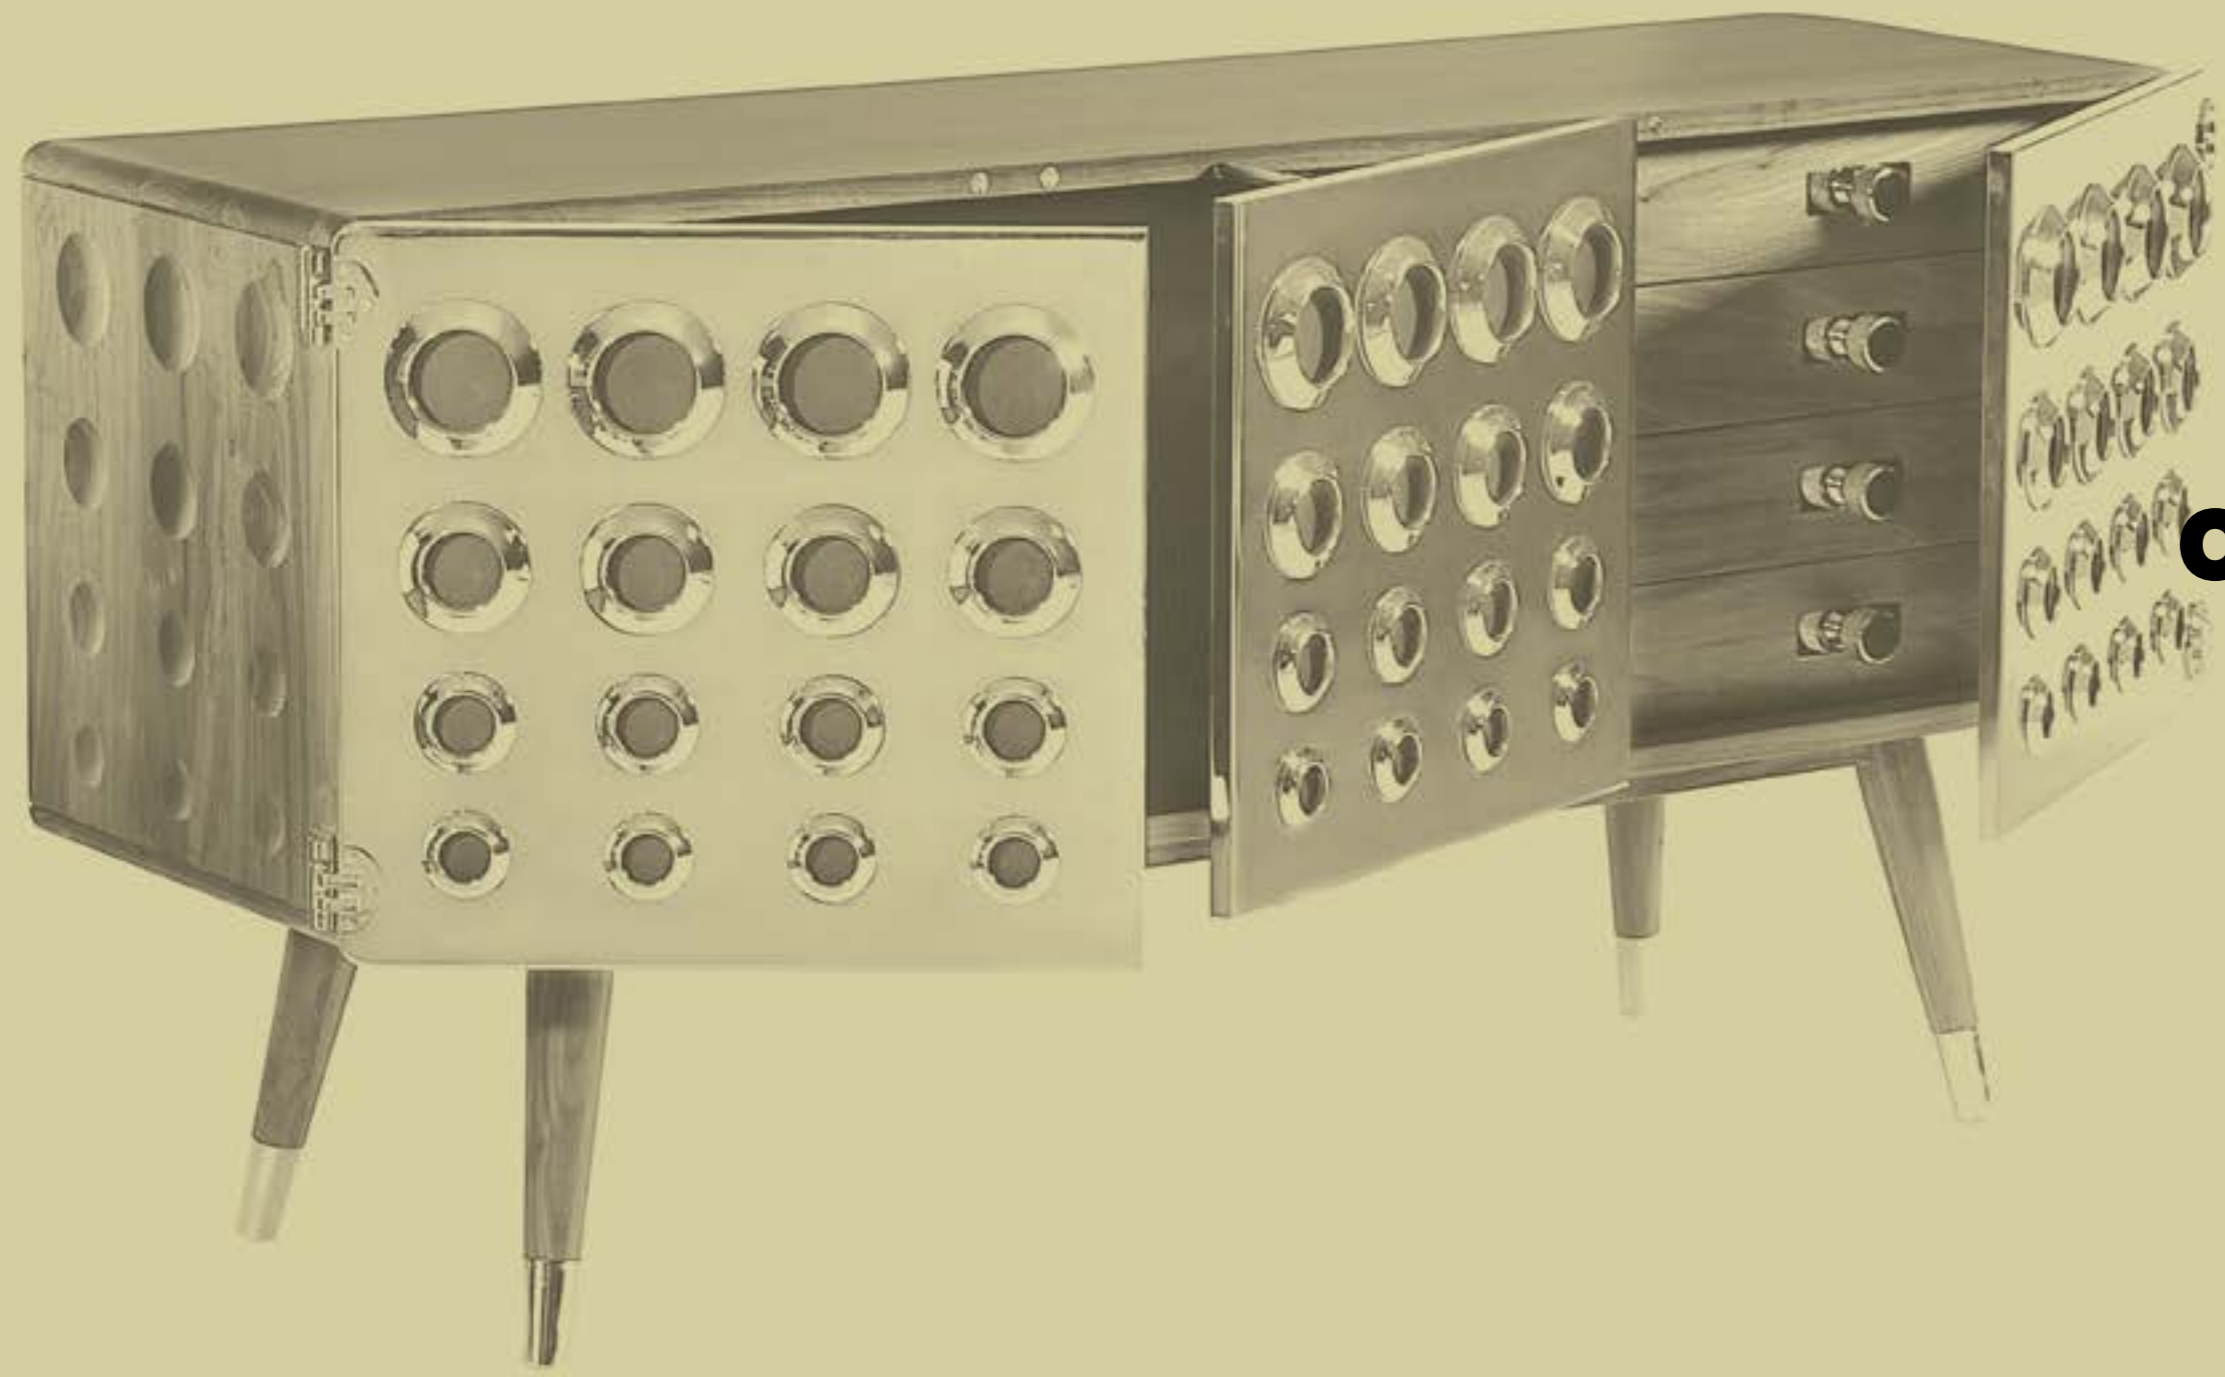

# CASEGOODS

AN ESSENTIAL PART OF A ROOM,  
CASEGOODS SET THE MOOD  
FOR THE ENTIRE DECOR.

128

ANTHONY SIDEBOARD

Retro met contemporary and created a mid-century modern sideboard, stylish in any house design. Produced in solid walnut wood, topped by a white polished marble and supported by brass square feet, it brings a playful geometric pattern on its doors, accented by the brass trim all over the body.