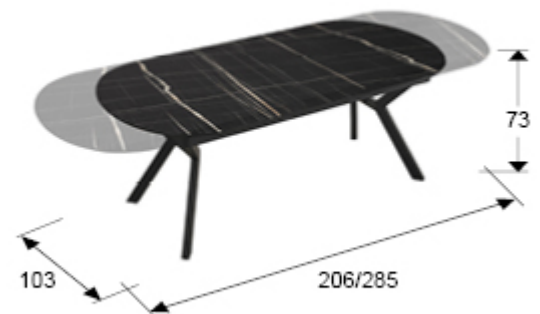

Antea

Dining tables

789235

Extendable dining table, made of metal with a matt black finish and MDF top with a highly resistant melamine surface, glossy black marble finish, with matt black edges. Extendable up to 2.85 meters

GENERAL INFORMATION

EAN Code: 8435435338473
Type: Dining tables
Collection: Antea

SIZES

Sizes: ↔ 206.0 ↓ 78.0 ↗ 103.0 cm
Weight: 74.2 Kg
Packaging weight 1: 67.0 Kg
Packaging weight 2: 7.2 Kg

SIZES WITH PACKAGING