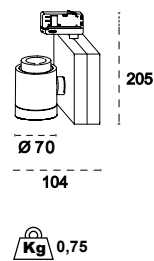

TRACK is sold separately.
Refs available in www.faro.es

TECHNICAL FEATURES - CARACTERÍSTICAS TÉCNICAS

NANO CYLINDER LED

MINI CYLINDER LED

CYLINDER LED