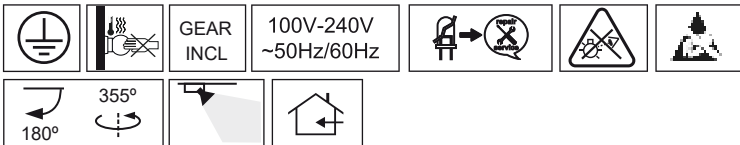

TRACK is sold separately.
Refs available in www.faro.es

TECHNICAL FEATURES - CARACTERÍSTICAS TÉCNICAS

NANO CYLINDER LED

MINI CYLINDER LED

CYLINDER LED