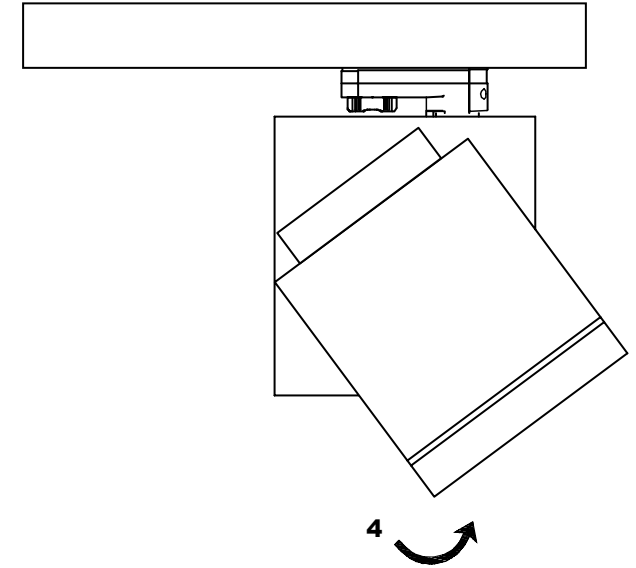

TRACK is sold separately.
Refs available in www.faro.es

TECHNICAL FEATURES - CARACTERÍSTICAS TÉCNICAS

NANO CYLINDER LED

MINI CYLINDER LED

CYLINDER LED