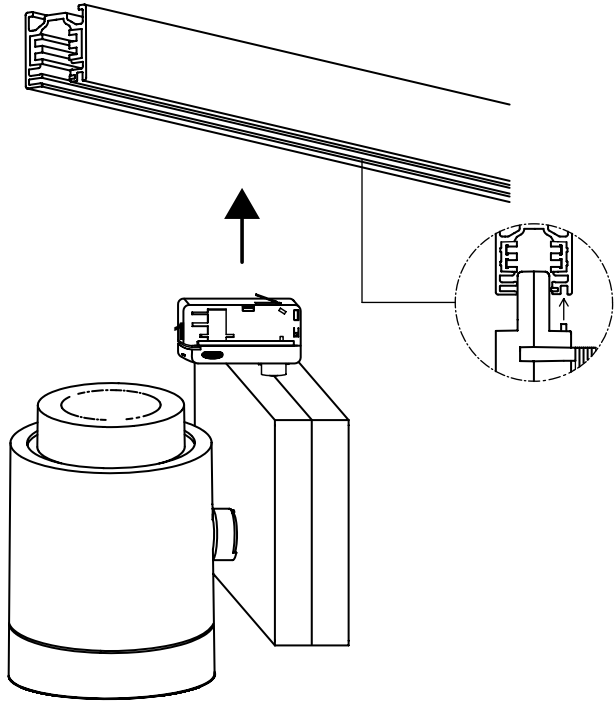

TRACK is sold separately.
Refs available in www.faro.es

TECHNICAL FEATURES - CARACTERÍSTICAS TÉCNICAS

NANO CYLINDER LED

MINI CYLINDER LED

CYLINDER LED