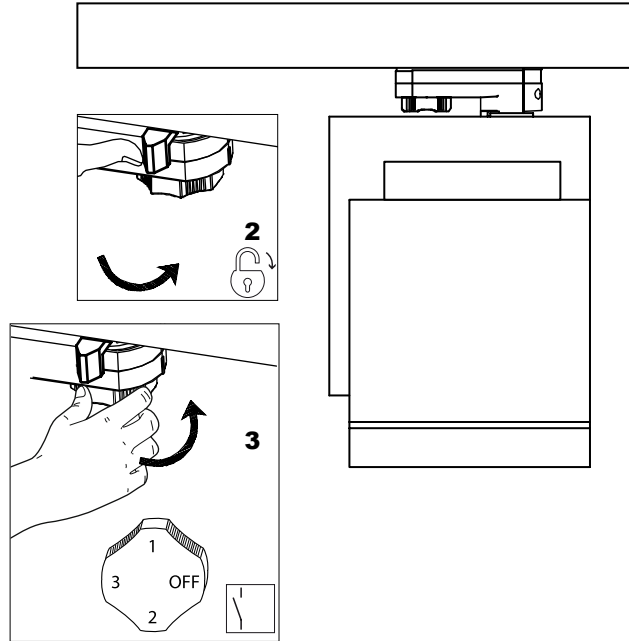

TRACK is sold separately.
Refs available in www.faro.es

TECHNICAL FEATURES - CARACTERÍSTICAS TÉCNICAS

NANO CYLINDER LED

MINI CYLINDER LED

CYLINDER LED