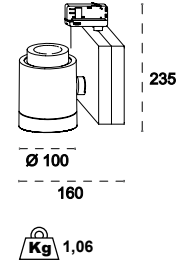

TRACK is sold separately.
Refs available in www.faro.es

TECHNICAL FEATURES - CARACTERÍSTICAS TÉCNICAS

NANO CYLINDER LED

MINI CYLINDER LED

CYLINDER LED