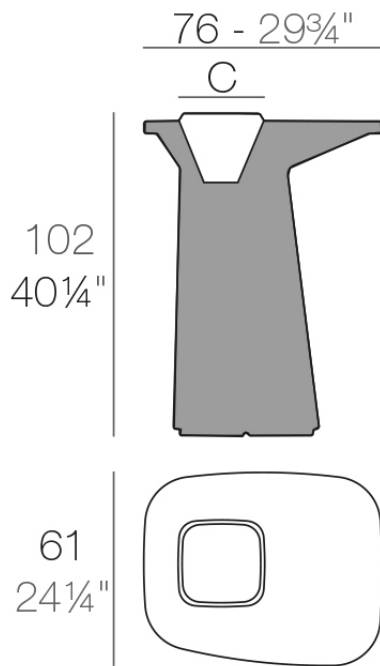

Info

Description

Made of polyethylene resin by rotational moulding. 100% Recyclable. Item suitable for indoor and outdoor use. Available in different finishes.

Weight: 15 Kg

NOMA Mesa Alta
NOMA Bar Table

C = 20 x 20 cm
C = 7 3/4" x 7 3/4"