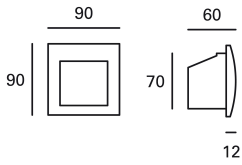

Lens / reflector angle : HORIZONTAL 111°

Structure material : Aluminium

Structure finish : Grey

Diffuser material : Glass

Diffuser finish : Transparent

LUMINOTECHNIC FEATURES

Light source: LED

CRI: 80

Packaging: 105mm x 105mm x 85mm