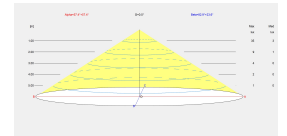

VENTILATION FEATURES

Power used: 3.3W

Service value measurement standard: EN 60879:2019

LOGISTICS

Net weight (kg): 0.23

Packaged weight (kg): 0.29

Packaging: 105mm x 105mm x 85mm