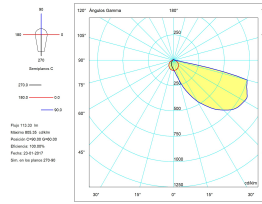

VENTILATION FEATURES

Power used: 3.3W

Service value measurement standard: EN 60879:2019

LOGISTICS

Net weight (kg): 0.23

Packaged weight (kg): 0.29

Packaging: 105mm x 105mm x 85mm