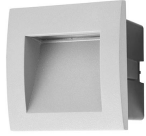

Face

PX-0284-GRI

Recessed wall lighting IP65 Face LED 2.5W 3000K Grey 113lm

TECHNICAL FEATURES

IP65 IK10

Power (W) : 2.5W

Voltage / frequency : 100-240V/50-60Hz

Total power consumption of light (W) : 3.3W

Lens / reflector angle : HORIZONTAL 111°

Structure material : Aluminium

Structure finish : Grey

Diffuser material : Glass

Diffuser finish : Transparent

LUMINOTECHNIC FEATURES

Light source: LED

CRI: 80