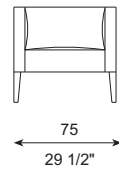

KUBRICK

J&D Casadesús · 2013

DIBUJOS TÉCNICOS · TECHNICAL DRAWINGS

REF. 606-S

ESPECIFICACIONES · SPECIFICATIONS

Estructura de madera recubierta con espuma de poliuretano de diversas densidades y con fibra de poliéster hueca siliconada. Asiento y respaldo en espuma de poliuretano de diversas densidades de alta resiliencia. Suspensión mediante cinchas elásticas. Pies en acero cromado brillo, niquelados mate o grafito brillo. Pies desmontables mediante tornillos. No desenfundable.

Structure in wood, covered with polyurethane foam with different densities, covered with spongy silicone polyester fiber. Seat and back cushions in high resilience polyurethane foam HR with different densities, recovered with protective case. Suspension: elastic grids. Feet in chromed steel bright finish, mate nickel or bright graphite, removable by means of screws. Fixed cover, not removable.

Untergestell aus Holz mit verdichtetem Polyurethankingern, bezogen mit lockerer, silikonisierter Polyesterfaser. Sitzkissen mit verdichtetem, formbeständigem Polyurethankingern HR, bezogen mit Schutzbezug und innen in Fächer unterteilt. Federung: elastische Gurte. Fuß aus glänzendem Chromstahl, graphit oder matten Nickel, mittels Schrauben zerlegbar. Fest angebrachter Bezug.

Structure en bois recouverte de mousse de polyuréthane de diverses densités, recouverte de fibre de polyester souple et siliconé. Coussin de siège avec renfort en polyuréthane haute résilience de diverses densités, recouvert d'une housse de protection de diverses densités. Suspension: sangles élastiques. Pieds en acier chromé brillant, nickelé mat ou graphite brillant, démontables au moyen de vis. Non déhoussable.