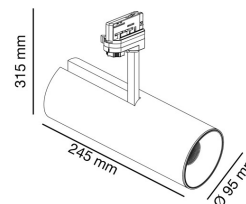

## FUGA LARGE White projector LED 18W 2700K 60°

Ref. 011300201

FUGA LARGE version is a family of tubular format projectors. They can be adjusted in their 350° vertical axis and in their 90° horizontal axis. All the components are housed inside the projector case, obtaining a clean design. The projectors distribute light to where it is needed, since they can be directed. With a 2700K color temperature, this projector enables the creation of warm, comfortable environments.

### Specifications

|                              |   |
|------------------------------|---|
| <b>Bulb:</b>                 | LED 18W 2700K 60°   |
| <b>Bulb included:</b>        | Yes   |
| <b>Transformer:</b>          | Driver  |
| <b>Transformer included:</b> | Yes   |
| <b>Voltage:</b>              | 100-240V  |
| <b>Operating Frequency:</b>  |   |
| <b>IP:</b>                   | 20  |
| <b>Class:</b>                | I   |
| <b>Material:</b>             | Die cast aluminium, aluminium reflector and template glass diffuser |
| <b>Recommended bulb:</b>     |   |
| <b>Length:</b>               | 95 mm   |
| <b>Height:</b>               | 245 mm  |
| <b>Net Weight:</b>           | 1.70 kg   |