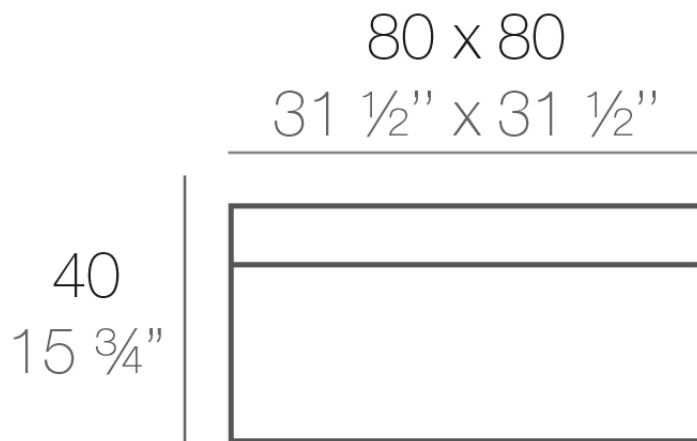

Info

Description

Made of polyethylene resin by rotational moulding. 100% Recyclable. Item suitable for indoor and outdoor use. Available in different finishes.

Weight: 11.34 Kg

QUADRAT Puff 80 x 80
QUADRAT Ottoman
31 1/2" x 31 1/2"