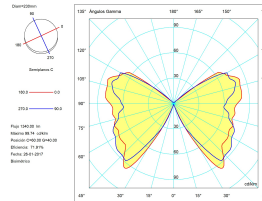

VENTILATION FEATURES

Power used: 100W

Service value measurement standard: EN 60879:2019

LOGISTICS

Net weight (kg): 2.61

Packaged weight (kg): 3.36

Packaging: 315mm x 250mm x 405mm

4 Un