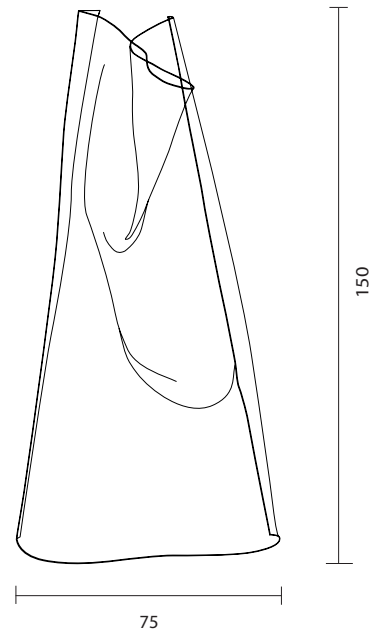

GWEILO HAN GR
by Partisans, 2016

Floor lamp. Hand-moulded, transparent acrylic structure. Led strip embedded in the gold anodised extruded aluminium profile. Dimmer placed in the electrical cord.

Type: Floor lamp

Environment: Indoor

Structure: Acrylic

Voltage: 230 V

Dimmer: Included

Supply: Electrical cord with plug

Cable length: 200 cm

Light source: LED strip 14W 3000K 1015Lm

GWEILO HAN GR

312000600019 transparent acrylic

 **10 kg**
13 kg

CE  IP-20