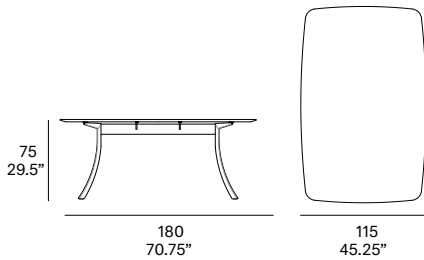

indoor

Falcata indoor

Rectangular dining table / mesa rectangular

Lievore Altherr Molina, 2017

T920 180

Tabletop options:

- solid wood top 21 mm/0.83" thick.
- veneered top 21 mm/0.83" thick.
- lacquered top 21 mm/0.83" thick.

Tabletop made of solid wood from European oaks with 21 mm/0.83" of section. Structure made of high resistance aluminum profile and legs of injected aluminum, finished with polyester powder. The collection is also available in a lacquered version (MDF) and in European oak plywood. Optional junction box with 2 sockets F CEE and 2 USB charger. Delivered unassembled.

Shipment details

Qty	1 dining table (2 boxes)
Volume	0,60 m ³ / 21.2 ft ³
Gross weight	57 kg / 125.7 lb
Net weight	41 kg / 90.4 lb
Item dimensions (width x depth x height)	180 x 115 x 75 cm 70.75" x 45.25" x 29.5"