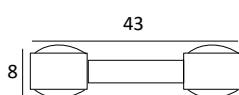

City W2

Acabados · Finishes · Finitions · Oberfläche

blanco · white · blanc · weiß

níquel & cromo · nickel & chrome · nichel & chrome · nickel & chrom

CITY

Material: metal (estructura) y cristal curvado satinado (difusor) · **W1:** 1xG9 · **W3:** 3xG9 · LED · Bombilla no incluida

Material: steel (structure) and satin curved glass (diffuser) · **W1:** 1xG9 · **W3:** 3xG9 · LED · Bulb not included

Matériau: métal (structure) et verre satiné · **W1:** 1xG9 · **W3:** 3xG9 · LED · Livrée sans ampoule

Metallstruktur und gebogenes Glas · **W1:** 1xG9 · **W3:** 3xG9 · LED · Lieferung ohne Leuchtmittel