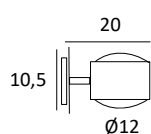

City W1

Acabados · Finishes · Finitions · Oberfläche

blanco · white · blanc · weiß

níquel & cromo · nickel & chrome · nichel & chrome · nickel & chrom

CITY

Material: metal (estructura) y cristal curvado satinado (difusor) · **W1:** 1xG9 · **W3:** 3xG9 · LED · Bombilla no incluida

Material: steel (structure) and satin curved glass (diffuser) · **W1:** 1xG9 · **W3:** 3xG9 · LED · Bulb not included

Matériau: métal (structure) et verre satiné · **W1:** 1xG9 · **W3:** 3xG9 · LED · Livrée sans ampoule

Metallstruktur und gebogenes Glas · **W1:** 1xG9 · **W3:** 3xG9 · LED · Lieferung ohne Leuchtmittel