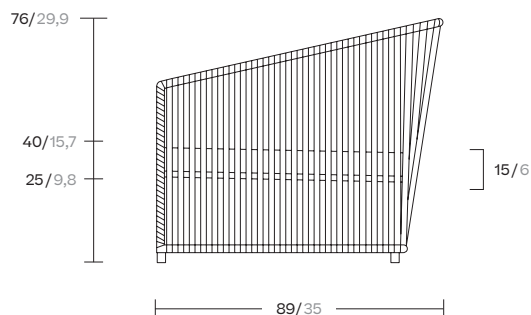

Bitta Lounge
3 Seater sofa lounge
bela rope
by Rodolfo Dordoni

kettal

3 Seater sofa lounger bela rope

Designer
Rodolfo Dordoni

Collection
Bitta Lounge

Reference
KS7L00700

1/5

cm/inch