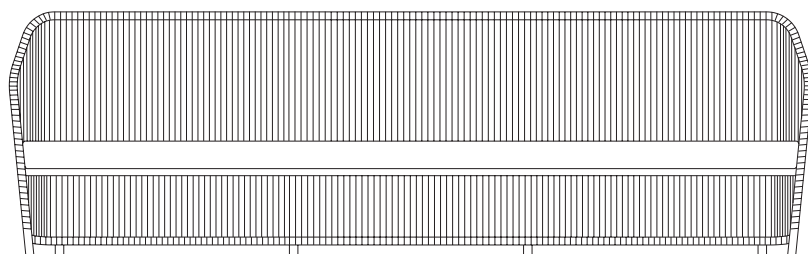

Bitta Lounge
3 Seater sofa lounge
bela rope
by Rodolfo Dordoni

kettal

3 Seater sofa lounger bela rope

Designer
Rodolfo Dordoni

Collection
Bitta Lounge

Reference
KS7L00700

1/5

cm/inch

The new Bitta Lounge features a gentle, rounded design with sizes and proportions appropriate for small spaces. Thanks to its lightness and design it is ideal for public and residential areas, with seat and backrest cushions for greater ergonomic comfort.

cm/inch

250/94,8

kettal

3 Seater sofa lounge bela rope

Designer
Rodolfo Dordoni

Collection
Bitta Lounge

Reference
KS7L00700

2/5