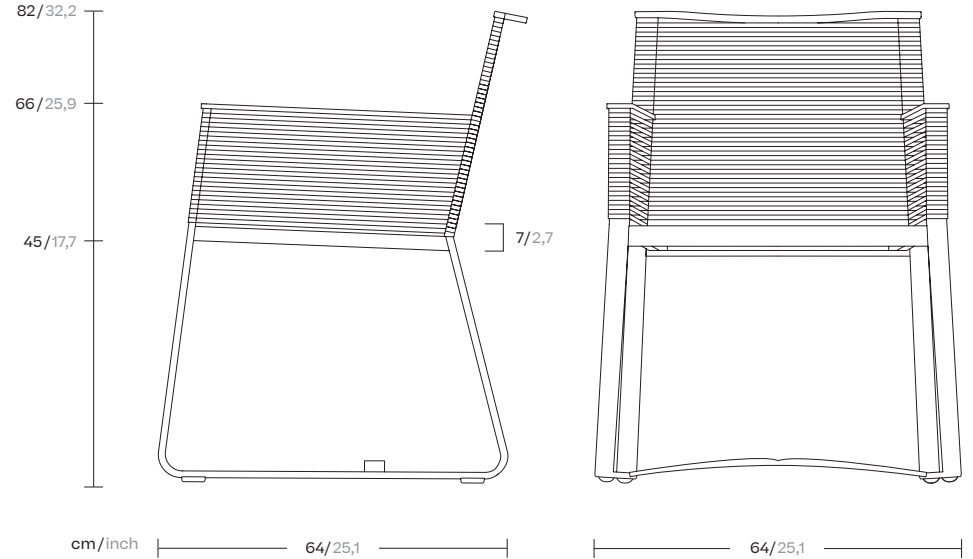

cm/inch

82/32,2

66/25,9

45/17,7

7/2,7

cm/inch

64/25,1

64/25,1

kettal

Dining armchair

Designer
Kettal Studio

Collection
Landscape

Reference
KS9400100

2/3

Materials

Fabric
Heavy Load 100.000 Cycles,
Heavy Load Resistant 1000
Decitex, Kettalize-It,
Resist U.v. En-581-4, Easy Clean,
Abrasion, Resistance 30.000
Cycles, Quickdry