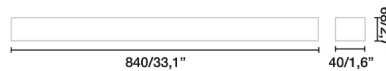

VIA is a black multifunction luminaire that can be installed both as a hanger and as a surface. Luminaire ideal for lighting work environments. With a colour temperature of 3000K, this luminaire allows you to create warm and comfortable environments. 84cm version.

General characteristics

Type	I
IP	20
voltage	220V- 240V
Hertz	50/60HZ
Power	18W

Material

Body/Structure	Aluminium
Diffuser	PMMA

Finish

Body/Structure	Black
Diffuser	Opal

Lighting characteristics

Light source included	
Light source	SMD LED
Temperature	3000K
MacAdam Steps	3 SDCM
LM	1500Lm
CRI	=80
LED lifetime	50000H L80/B10
Dimmable light source	NO
Light direction	AMBIENTAL