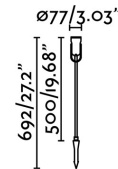

SLOT-65 Black spike

Ref. 70038

SLOT-65 is a black spike, ideal for decorative lighting that highlights elements as objects, trees or plants. The light source is LED 12W 3000K.

Specifications

Bulb:	COB LED 14W 3000K 830LM
Bulb included:	Yes
Transformer:	Driver
Transformer included:	Yes
Voltage:	100-240V
IP:	65
Class:	I
Material:	Aluminium
Designer:	LUCID PRODUCT DESIGN
Length:	140 mm
Net Width:	140 mm
Height:	692 mm
Net Weight:	1.05 kg
Volume:	0.01071 m3