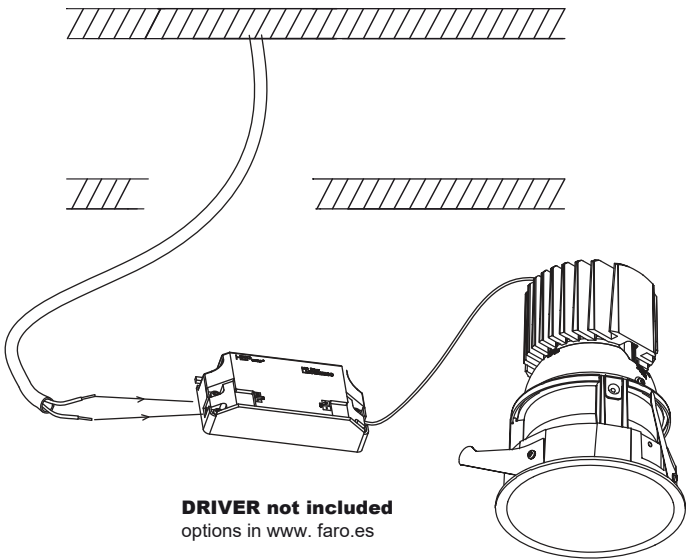

1

Ø103mm

2

3

4

**Technical features • Características técnicas**

light options: LED 13W 350mA incl or LED 19W 500mA incl