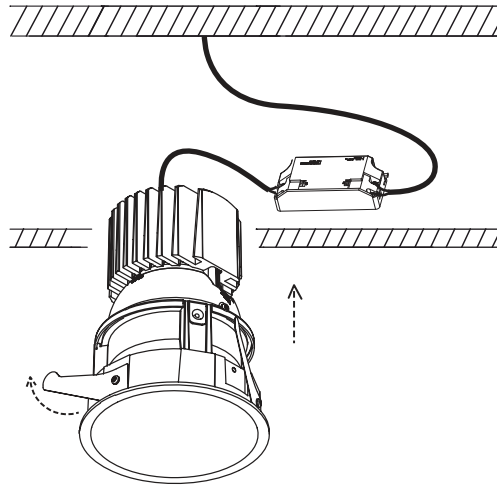

1

Ø103mm

2

3

4

**Technical features • Características técnicas**

light options: LED 13W 350mA incl or LED 19W 500mA incl