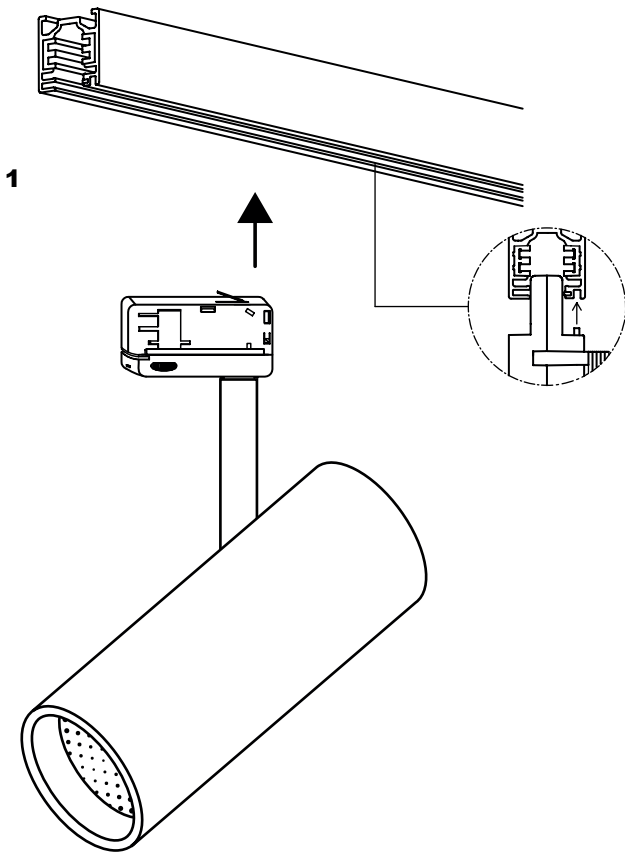

TRACK is sold separately.
Refs available in www.faro.es

TECHNICAL FEATURES - CARACTERÍSTICAS TÉCNICAS

LIGHT SURFACE - FUENTE DE LUZ

Light surface features are shown n the box and product label.
La fuente de luz se muestra la etiqueta de la caja y la de la luminaria.

FUGA LED SMALL

FUGA LED MEDIUM

FUGA LED LARGE

MADE IN SPAIN

LOREFAR, SL • Dinámica, nº1 • Polígono Industrial Santa Rita •
08755 Castellbisbal • Barcelona • Spain • Tel. 902 165 166 • Tel.
+34 937 723 965 • far@lorefar.com • www.faro.es