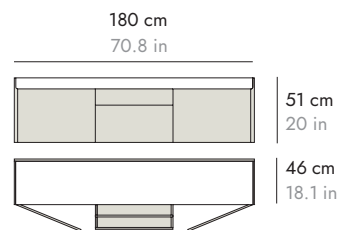

STOCKHOLM

BY MARIO RUIZ, 2013

punt

SIDEBOARD 180 cm APARADOR 180 cm

STH351 Slim

STH353 Slim + Technic doors

STH354 Slim + Technic doors

STH301

STH302

STH303 Technic doors