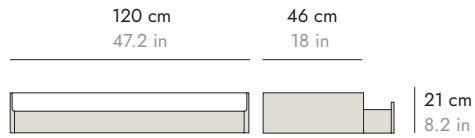

STOCKHOLM

BY MARIO RUIZ, 2013

punt

DESKS ESCRITORIOS

STH702