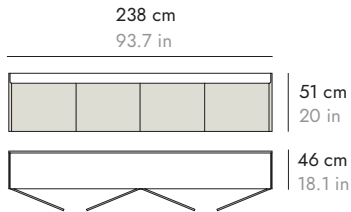

METAL BASES ZÓCALOS

	H 6 cm - 2.3"	H 17 cm - 6.7"	H 29 cm - 11.4"	WALL BRACKET HERRAJE PARED
	<p>110 cm 43.3 in</p>	<p>116 cm 45.6 in</p>	<p>116 cm 45.6 in</p>	

STOCKHOLM

BY MARIO RUIZ, 2013

punt

SIDEBOARD 180 cm APARADOR 180 cm

punt

SIDEBOARD 180 cm APARADOR 180 cm

STH304 Technic doors

CUPBOARD 180 cm ALACENA 180 cm

STH334 Technic doors

METAL BASES ZÓCALOS

	H 6 cm - 2.3"	H 17 cm - 6.7"	H 29 cm - 11.4"	WALL BRACKET HERRAJE PARED
	167 cm 65.7 in 	175 cm 68.7 in 	175 cm 68.7 in 	

SIDEBOARD 238 cm APARADOR 238 cm

STH451 Slim

STH453 Slim + Technic doors

STOCKHOLM

BY MARIO RUIZ, 2013

punt

SIDEBOARD 238 cm APARADOR 238 cm

STH454 Slim + Technic doors

STH401

STH402

STH403 Technic doors

STH404 Technic doors

CUPBOARD 238 cm ALACENA 238 cm

STH434 Technic doors

STOCKHOLM

BY MARIO RUIZ, 2013