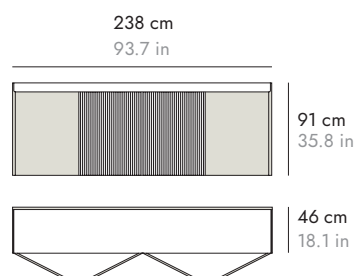

punt

SIDEBOARD 180 cm APARADOR 180 cm

STH304 Technic doors

CUPBOARD 180 cm ALACENA 180 cm

STH334 Technic doors

METAL BASES ZÓCALOS

	H 6 cm - 2.3"	H 17 cm - 6.7"	H 29 cm - 11.4"	WALL BRACKET HERRAJE PARED
	167 cm 65.7 in 	175 cm 68.7 in 	175 cm 68.7 in 	

SIDEBOARD 238 cm APARADOR 238 cm

STH451 Slim

STH453 Slim + Technic doors

STOCKHOLM

BY MARIO RUIZ, 2013

punt

SIDEBOARD 238 cm APARADOR 238 cm

STH454 Slim + Technic doors

STH401

STH402

STH403 Technic doors

STH404 Technic doors

CUPBOARD 238 cm ALACENA 238 cm

STH434 Technic doors

STOCKHOLM

BY MARIO RUIZ, 2013

punt

METAL BASES ZÓCALOS

	H 6 cm - 2.3"	H 17 cm - 6.7"	H 29 cm - 11.4"	WALL BRACKET HERRAJE PARED 
				

SIDEBOARD 296 cm APARADOR 296 cm

STH553 Slim

STH556 Slim + Technic doors

STH557 Slim + Technic doors

STH503