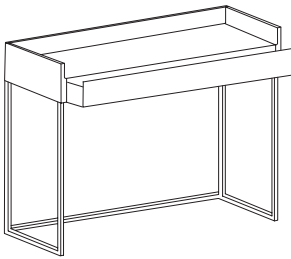

STOCKHOLM

BY MARIO RUIZ, 2013

punt

DESKS ESCRITORIOS

STH702

STH712