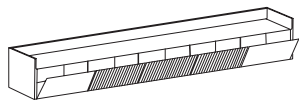

STH401

STH402

STH403 Technic doors

STH404 Technic doors

CUPBOARD 238 cm ALACENA 238 cm

STH434 Technic doors

STOCKHOLM

BY MARIO RUIZ, 2013

punt

METAL BASES ZÓCALOS

	H 6 cm - 2.3"	H 17 cm - 6.7"	H 29 cm - 11.4"	WALL BRACKET HERRAJE PARED 
				

SIDEBOARD 296 cm APARADOR 296 cm

STH553 Slim

STH556 Slim + Technic doors

STH557 Slim + Technic doors

STH503

STH504 Technic doors

STOCKHOLM

BY MARIO RUIZ, 2013

punt

SIDEBOARD 296 cm APARADOR 296 cm

STH507 Technic doors

METAL BASES ZÓCALOS

	H 6 cm - 2.3"	H 17 cm - 6.7"	H 29 cm - 11.4"	WALL BRACKET HERRAJE PARED