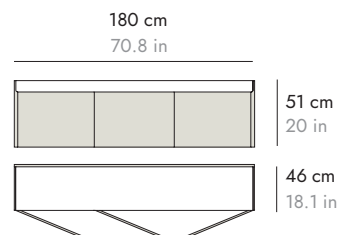

STOCKHOLM

BY MARIO RUIZ, 2013

punt

SIDEBOARD 180 cm APARADOR 180 cm

STH351 Slim

STH353 Slim + Technic doors

STH354 Slim + Technic doors

STH301

STH302

STH303 Technic doors