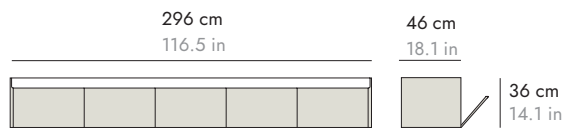

SIDEBOARD 238 cm APARADOR 238 cm

STH451 Slim

STH453 Slim + Technic doors

STOCKHOLM

BY MARIO RUIZ, 2013

punt

SIDEBOARD 238 cm APARADOR 238 cm

STH454 Slim + Technic doors

STH401

STH402

STH403 Technic doors

STH404 Technic doors

CUPBOARD 238 cm ALACENA 238 cm

STH434 Technic doors

STOCKHOLM

BY MARIO RUIZ, 2013

punt

METAL BASES ZÓCALOS

	H 6 cm - 2.3"	H 17 cm - 6.7"	H 29 cm - 11.4"	WALL BRACKET HERRAJE PARED 
				

SIDEBOARD 296 cm APARADOR 296 cm

STH553 Slim

STH556 Slim + Technic doors

STH557 Slim + Technic doors

STH503