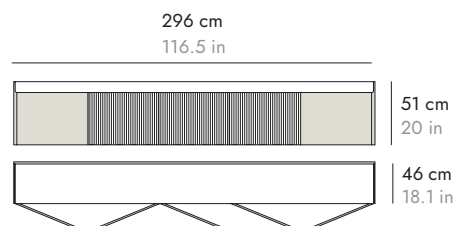

punt

SIDEBOARD 180 cm APARADOR 180 cm

STH304 Technic doors

CUPBOARD 180 cm ALACENA 180 cm

STH334 Technic doors

METAL BASES ZÓCALOS

	H 6 cm - 2.3"	H 17 cm - 6.7"	H 29 cm - 11.4"	WALL BRACKET HERRAJE PARED
	167 cm 65.7 in 	175 cm 68.7 in 	175 cm 68.7 in 	

STH401

STH402

STH403 Technic doors

STH404 Technic doors

CUPBOARD 238 cm ALACENA 238 cm

STH434 Technic doors

STOCKHOLM

BY MARIO RUIZ, 2013

punt

METAL BASES ZÓCALOS

	H 6 cm - 2.3"	H 17 cm - 6.7"	H 29 cm - 11.4"	WALL BRACKET HERRAJE PARED 
				

SIDEBOARD 296 cm APARADOR 296 cm

STH553 Slim

STH556 Slim + Technic doors

STH557 Slim + Technic doors

STH503

STH504 Technic doors

STOCKHOLM

BY MARIO RUIZ, 2013

punt

SIDEBOARD 296 cm APARADOR 296 cm

STH507 Technic doors

METAL BASES ZÓCALOS

	H 6 cm - 2.3"	H 17 cm - 6.7"	H 29 cm - 11.4"	WALL BRACKET HERRAJE PARED