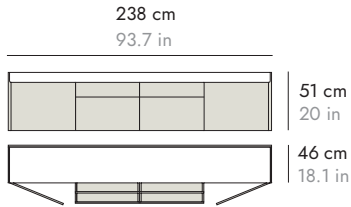

METAL BASES ZÓCALOS

	H 6 cm - 2.3"	H 17 cm - 6.7"	H 29 cm - 11.4"	WALL BRACKET HERRAJE PARED
	<p>110 cm 43.3 in</p>	<p>116 cm 45.6 in</p>	<p>116 cm 45.6 in</p>	

STOCKHOLM

BY MARIO RUIZ, 2013

punt

SIDEBOARD 180 cm APARADOR 180 cm

punt

SIDEBOARD 180 cm APARADOR 180 cm

STH304 Technic doors

CUPBOARD 180 cm ALACENA 180 cm

STH334 Technic doors

METAL BASES ZÓCALOS

	H 6 cm - 2.3"	H 17 cm - 6.7"	H 29 cm - 11.4"	WALL BRACKET HERRAJE PARED
	167 cm 65.7 in 	175 cm 68.7 in 	175 cm 68.7 in 	

SIDEBOARD 238 cm APARADOR 238 cm

STH451 Slim

STH453 Slim + Technic doors

STOCKHOLM

BY MARIO RUIZ, 2013

punt

SIDEBOARD 238 cm APARADOR 238 cm

STH454 Slim + Technic doors

STH401

STH402

STH403 Technic doors

STH404 Technic doors

CUPBOARD 238 cm ALACENA 238 cm

STH434 Technic doors

STOCKHOLM

BY MARIO RUIZ, 2013