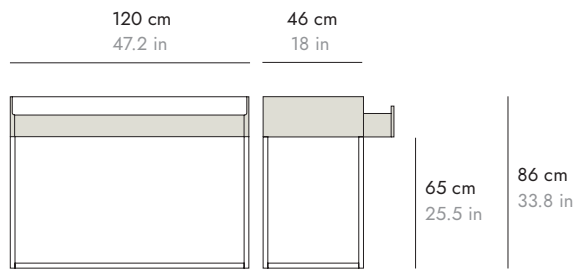

STOCKHOLM

BY MARIO RUIZ, 2013

punt

DESKS ESCRITORIOS

STH702

STH712