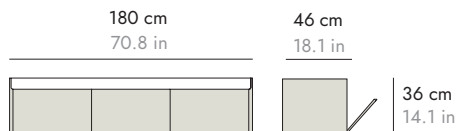

STOCKHOLM

BY MARIO RUIZ, 2013

punt

SIDEBOARD 180 cm APARADOR 180 cm

STH351 Slim