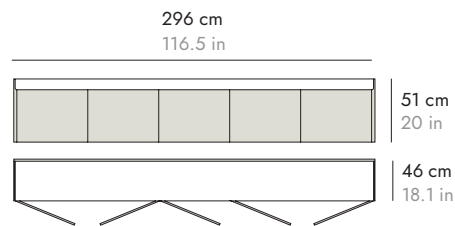

punt

SIDEBOARD 180 cm APARADOR 180 cm

STH304 Technic doors

CUPBOARD 180 cm ALACENA 180 cm

STH334 Technic doors

METAL BASES ZÓCALOS

	H 6 cm - 2.3"	H 17 cm - 6.7"	H 29 cm - 11.4"	WALL BRACKET HERRAJE PARED
	167 cm 65.7 in 	175 cm 68.7 in 	175 cm 68.7 in 	

STH401

STH402

STH403 Technic doors

STH404 Technic doors

CUPBOARD 238 cm ALACENA 238 cm

STH434 Technic doors

STOCKHOLM

BY MARIO RUIZ, 2013

punt

METAL BASES ZÓCALOS

	H 6 cm - 2.3"	H 17 cm - 6.7"	H 29 cm - 11.4"	WALL BRACKET HERRAJE PARED 
				

SIDEBOARD 296 cm APARADOR 296 cm

STH553 Slim

STH556 Slim + Technic doors

STH557 Slim + Technic doors

STH503

STH504 Technic doors

STOCKHOLM

BY MARIO RUIZ, 2013

punt

SIDEBOARD 296 cm APARADOR 296 cm

STH507 Technic doors

METAL BASES ZÓCALOS

	H 6 cm - 2.3"	H 17 cm - 6.7"	H 29 cm - 11.4"	WALL BRACKET HERRAJE PARED