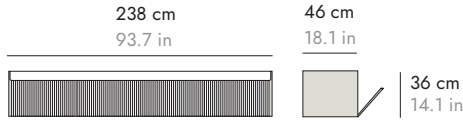

punt

SIDEBOARD 180 cm APARADOR 180 cm

STH304 Technic doors

CUPBOARD 180 cm ALACENA 180 cm

STH334 Technic doors

METAL BASES ZÓCALOS

	H 6 cm - 2.3"	H 17 cm - 6.7"	H 29 cm - 11.4"	WALL BRACKET HERRAJE PARED
	167 cm 65.7 in 	175 cm 68.7 in 	175 cm 68.7 in 	

SIDEBOARD 238 cm APARADOR 238 cm

STH451 Slim

STH453 Slim + Technic doors

STOCKHOLM

BY MARIO RUIZ, 2013

punt

SIDEBOARD 238 cm APARADOR 238 cm

STH454 Slim + Technic doors