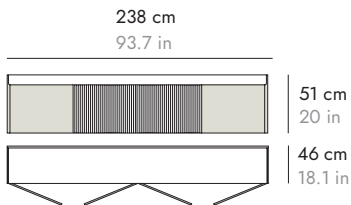

METAL BASES ZÓCALOS

	H 6 cm - 2.3"	H 17 cm - 6.7"	H 29 cm - 11.4"	WALL BRACKET HERRAJE PARED
	<p>110 cm 43.3 in</p>	<p>116 cm 45.6 in</p>	<p>116 cm 45.6 in</p>	

STOCKHOLM

BY MARIO RUIZ, 2013

punt

SIDEBOARD 180 cm APARADOR 180 cm

punt

SIDEBOARD 180 cm APARADOR 180 cm

STH304 Technic doors

CUPBOARD 180 cm ALACENA 180 cm

STH334 Technic doors

METAL BASES ZÓCALOS

	H 6 cm - 2.3"	H 17 cm - 6.7"	H 29 cm - 11.4"	WALL BRACKET HERRAJE PARED
	167 cm 65.7 in 	175 cm 68.7 in 	175 cm 68.7 in 	

SIDEBOARD 238 cm APARADOR 238 cm

STH451 Slim

STH453 Slim + Technic doors

STOCKHOLM

BY MARIO RUIZ, 2013

punt

SIDEBOARD 238 cm APARADOR 238 cm

STH454 Slim + Technic doors

STH401

STH402

STH403 Technic doors

STH404 Technic doors

CUPBOARD 238 cm ALACENA 238 cm

STH434 Technic doors

STOCKHOLM

BY MARIO RUIZ, 2013