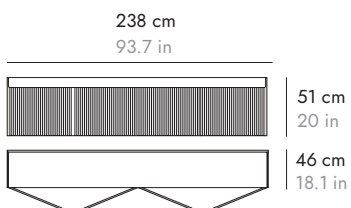

punt

SIDEBOARD 180 cm APARADOR 180 cm

STH304 Technic doors

CUPBOARD 180 cm ALACENA 180 cm

STH334 Technic doors

METAL BASES ZÓCALOS

	H 6 cm - 2.3"	H 17 cm - 6.7"	H 29 cm - 11.4"	WALL BRACKET HERRAJE PARED
	167 cm 65.7 in 	175 cm 68.7 in 	175 cm 68.7 in 	

SIDEBOARD 238 cm APARADOR 238 cm

STH451 Slim

STH453 Slim + Technic doors

STOCKHOLM

BY MARIO RUIZ, 2013

punt

SIDEBOARD 238 cm APARADOR 238 cm

STH454 Slim + Technic doors

STH401

STH402

STH403 Technic doors

STH404 Technic doors

CUPBOARD 238 cm ALACENA 238 cm

STH434 Technic doors

STOCKHOLM

BY MARIO RUIZ, 2013

punt

METAL BASES ZÓCALOS

	H 6 cm - 2.3"	H 17 cm - 6.7"	H 29 cm - 11.4"	WALL BRACKET HERRAJE PARED 
				

SIDEBOARD 296 cm APARADOR 296 cm

STH553 Slim

STH556 Slim + Technic doors

STH557 Slim + Technic doors

STH503