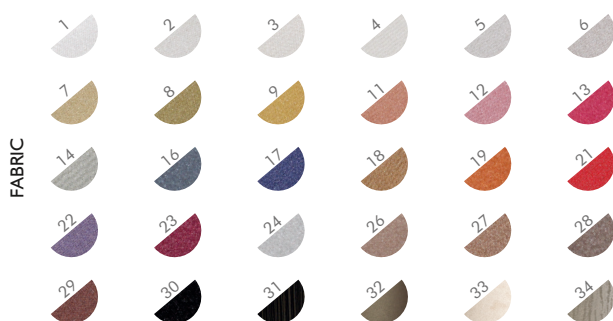

LAMPSHADE: D x d x h

Reference: **94** (40x40x20cm)

PACKING

Dimension: 36x36x75 cm

METAL FINISHING

Lacquered \\ Shine or mat \\ All RAL colours available

LAMPSHADE

Reference \\ **36** (14x10x11 cm) \\ **50** (50x50x25 cm) \\ **56** (50x35x35 cm) \\ **57** (55x40x40 cm) \\ **70** (40x25x25 cm)
92 (45x45x30 cm) \\ **94** (40x40x20 cm) \\ **95** (45x45x30 cm) \\ **106** (40x30x20 cm) \\ **107** (30x30x30 cm) \\ **108** (20x20x30 cm)