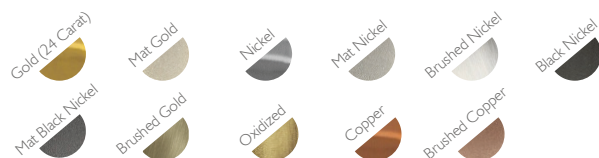

LAMPSHADE: D x d x h

Reference: **94** (40x40x20cm)

PACKING

Dimension: 36x36x75 cm

METAL FINISHING

Lacquered \\ Shine or mat \\ All RAL colours available

LAMPSHADE

Reference \\ **36** (14x10x11 cm) \\ **50** (50x50x25 cm) \\ **56** (50x35x35 cm) \\ **57** (55x40x40 cm) \\ **70** (40x25x25 cm)
92 (45x45x30 cm) \\ **94** (40x40x20 cm) \\ **95** (45x45x30 cm) \\ **106** (40x30x20 cm) \\ **107** (30x30x30 cm) \\ **108** (20x20x30 cm)