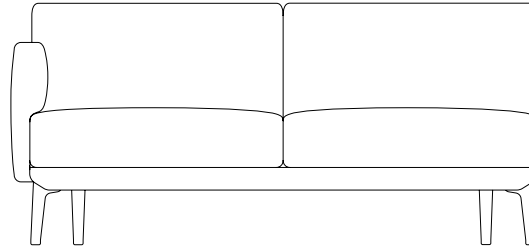

Left corner 2 seater “end”

Designer
Rodolfo Dordoni

Collection
Boma

Reference
KS2501800

1/5

The Boma collection, designed by Rodolfo Dordoni for Kettal, was born from the need of high performances of outdoor environment, without sacrificing the increasing demand for comfort that new products have to face. Therefore the structure is organized around a frame entirely made of aluminum, capable of hiding in the essentiality of its lines either the quality of the used materials and the chance of easy articulation in different compositions.

cm/inch