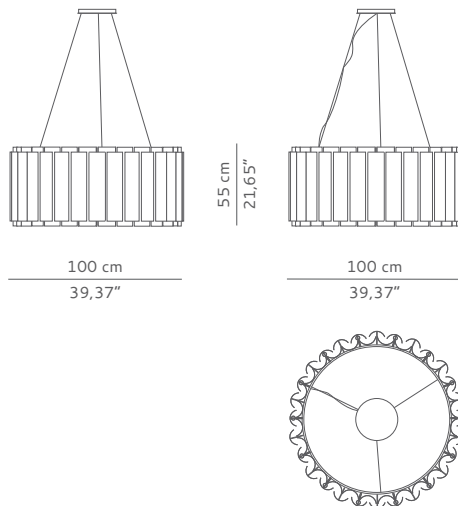

DIMENSIONS

WIDTH 162 cm | 63,77"  
DEPTH 32 cm | 12,59"  
HEIGHT 55 cm | 21,65"

MATERIALS

Hammered brass

TECHNICAL SPECIFICATIONS

BULB HOLDERS 32 x G9 (EU/UK), G9 (USA) bulb  
VOLTAGE 220 V - 240 V  
WATTAGE 28 watts per bulb  
WEIGHT 70 kg | 154,32 lb

CE certificate

PACKAGING

DIMENSIONS W 168 cm | 66,14" D 46 cm | 18,11" H 63 cm | 24,80  
VOLUME 0,48 m<sup>3</sup> | 16,95 ft<sup>3</sup>  
WEIGHT 100 kg | 220,46 lb

LEAD TIME

Production time is between 6 to 8 weeks for BRABBU collections.  
Delivery time is not included.

DIMENSIONS

WIDTH 100cm | 39,37"  
DEPTH 100cm | 39,37"  
HEIGHT 55 cm | 21,65"

MATERIALS

Hammered brass.

TECHNICAL SPECIFICATIONS

BULB HOLDERS 28 x G9 (EU/UK), G9 (USA) bulb  
VOLTAGE 220 V - 240 V  
WATTAGE 28 watts per bulb  
WEIGHT 60 kg | 132,27 lb

CE certificate

PACKAGING

DIMENSIONS W 108 cm | 42,51" D 108 cm | 42,51" H 63 cm | 24,80"  
VOLUME 0,73 m<sup>3</sup> | 25,78 ft<sup>3</sup>  
WEIGHT 80 kg | 176,37 lb

LEAD TIME

Production time is between 6 to 8 weeks for BRABBU collections.  
Delivery time is not included.