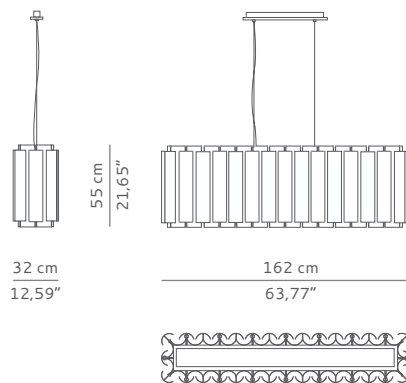

DIMENSIONS

WIDTH 162 cm | 63,77"  
DEPTH 32 cm | 12,59"  
HEIGHT 55 cm | 21,65"

MATERIALS

Hammered brass

TECHNICAL SPECIFICATIONS

BULB HOLDERS 32 x G9 (EU/UK), G9 (USA) bulb  
VOLTAGE 220 V - 240 V  
WATTAGE 28 watts per bulb  
WEIGHT 70 kg | 154,32 lb

CE certificate

PACKAGING

DIMENSIONS W 168 cm | 66,14" D 46 cm | 18,11" H 63 cm | 24,80  
VOLUME 0,48 m<sup>3</sup> | 16,95 ft<sup>3</sup>  
WEIGHT 100 kg | 220,46 lb

LEAD TIME

Production time is between 6 to 8 weeks for BRABBU collections.  
Delivery time is not included.

DIMENSIONS

WIDTH 100cm | 39,37"  
DEPTH 100cm | 39,37"  
HEIGHT 55 cm | 21,65"

MATERIALS

Hammered brass.

TECHNICAL SPECIFICATIONS

BULB HOLDERS 28 x G9 (EU/UK), G9 (USA) bulb  
VOLTAGE 220 V - 240 V  
WATTAGE 28 watts per bulb  
WEIGHT 60 kg | 132,27 lb

CE certificate

PACKAGING

DIMENSIONS W 108 cm | 42,51" D 108 cm | 42,51" H 63 cm | 24,80"  
VOLUME 0,73 m<sup>3</sup> | 25,78 ft<sup>3</sup>  
WEIGHT 80 kg | 176,37 lb

LEAD TIME

Production time is between 6 to 8 weeks for BRABBU collections.  
Delivery time is not included.