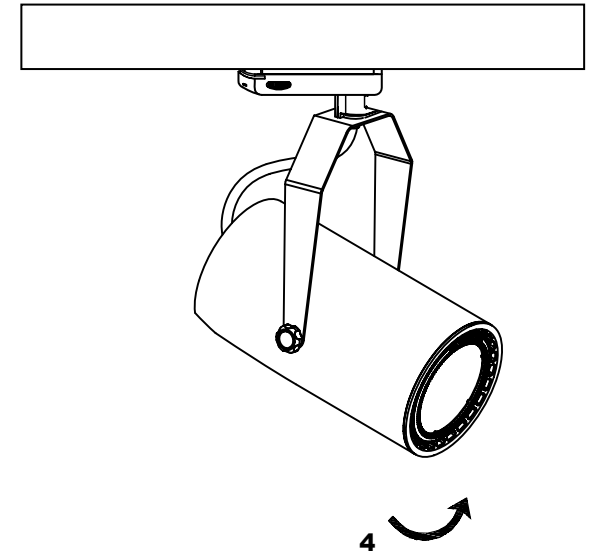

TRACK is sold separately.
Refs available in www.faro.es

TECHNICAL FEATURES - CARACTERÍSTICAS TÉCNICAS

| | | | | | | |
|--|--|-----------|-------------------------|--|--|--|
| | | GEAR INCL | 100V-240V ~50Hz/60Hz | | | |
| | | | | | | |