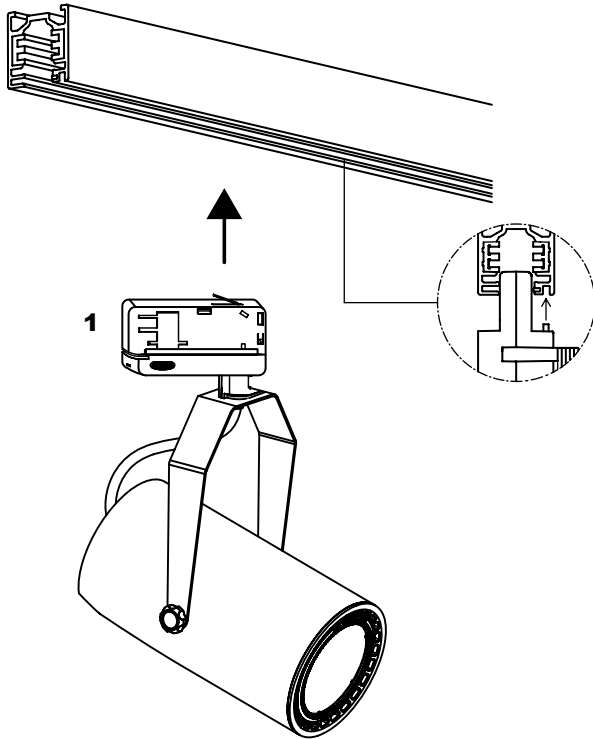

TRACK is sold separately.
Refs available in www.faro.es

TECHNICAL FEATURES - CARACTERÍSTICAS TÉCNICAS

| | | | | | | |
|--|--|-----------|-------------------------|--|--|--|
| | | GEAR INCL | 100V-240V ~50Hz/60Hz | | | |
| | | | | | | |