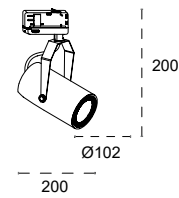

TRACK is sold separately.
Refs available in www.faro.es

TECHNICAL FEATURES - CARACTERÍSTICAS TÉCNICAS

| | | | | | | |
|--|--|-----------|-------------------------|--|--|--|
| | | GEAR INCL | 100V-240V ~50Hz/60Hz | | | |
| | | | | | | |

NANO SIGMA LED

Kg 0,75

MINI SIGMA LED

Kg 1,06