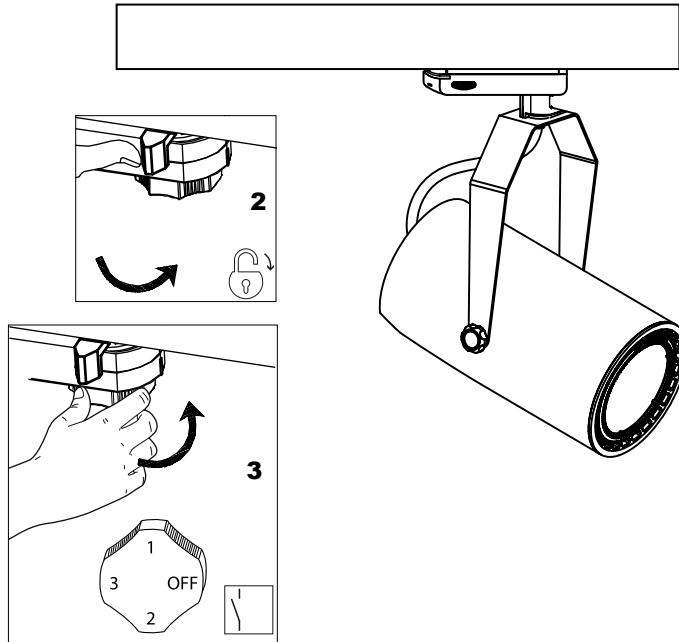

TRACK is sold separately.
Refs available in www.faro.es

TECHNICAL FEATURES - CARACTERÍSTICAS TÉCNICAS

| | | | | | | |
|--|--|-----------|-------------------------|--|--|--|
| | | GEAR INCL | 100V-240V ~50Hz/60Hz | | | |
| | | | | | | |