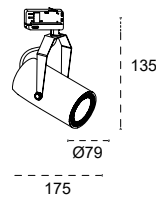

TRACK is sold separately.
Refs available in www.faro.es

TECHNICAL FEATURES - CARACTERÍSTICAS TÉCNICAS

| | | | | | | |
|--|--|-----------|-------------------------|--|--|--|
| | | GEAR INCL | 100V-240V ~50Hz/60Hz | | | |
| | | | | | | |

NANO SIGMA LED

Kg 0,75

MINI SIGMA LED

Kg 1,06