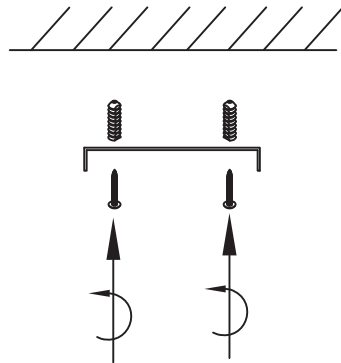

1.

2.

5.

3.

4.

TECHNICAL FEATURES

1 x E27 max.15W LED no incl.

**Together
we take care
of the planet**