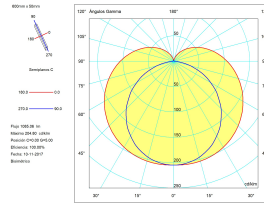

### LUMINOTECHNIC FEATURES

Light source: LED

CRI: 80

MacAdam steps: 3

Photobiological risk: RG0