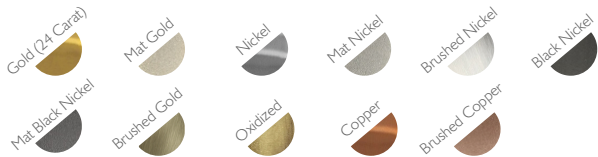

TPOLOGY | WALL LAMP

NAME | Elven
REF. | 9720.2

DIMENSIONS

Height: 60 cm Width: 9cm Depth: 11cm

WEIGHT

Net Weight: 2kg Gross Weight: 4kg

LAMPS

Number: 2 Type: 40W max | G9

PACKING

Dimension: 84x34x34 cm

METAL FINISHING

Lacquered \\ Shine or mat \\ All RAL colours available

- CE - Products manufactured according the European norm of security EN 60 598-1.
- ▽ - Products adjusted for instalation in surfaces normally inflammable.
- - Products of class II. The electric isolation is double or reinforced.
- ⊞ - Products with the possibility of instalation of low-energy consumption bulbs.