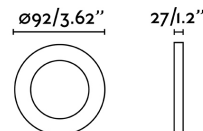

Designer:

Length: 92 mm

Net Width: 92 mm

Height: 27 mm

Diameter: 92 Ø

Net Weight: 0.10 kg

Volume: 0.00059 m3

8421776182639