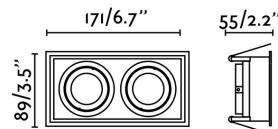

HYDE Black orientable square recessed lamp 2L

Ref. 40127

HYDE is a square recessed light with simple design, enabling it to be discreetly integrated into the ceiling. This downlight has IP44 and is orientable. Finished in black.

Specifications

Bulb:	2xGU10 MAX 8W LED
Bulb included:	No
Transformer:	
Transformer included:	No
Voltage:	100-240V
Operating Frequency:	50/60Hz
IP:	20
Class:	II
Material:	Metal
Designer:	
Recommended bulb:	
Length:	171 mm
Net Width:	89 mm
Height:	55 mm
Net Weight:	0.45 kg
Volume:	0.00164 m3