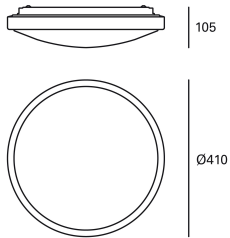

Tempo Ø410mm

--

DE-0314-MAD

Ceiling fixture IP44 Tempo Ø410mm LED 22.8W 3000K Imitation wood 1821lm

TECHNICAL FEATURES

Power (W) : 22.8W

Total power consumption of light (W) : 25.3W

Real lumens : 1821

Real lm/W : 72

Correlated Colour Temperature (CCT) : LED warm-white 3000K

Dimming protocol : ON-OFF

Lens / reflector angle : HORIZONTAL 114°

UGR : <=22

Structure material : Aluminium

Structure finish : Imitation wood

VENTILATION FEATURES

Power used: 25.3W

Service value measurement standard: EN 60879:2019

LOGISTICS

Net weight (kg): 0.86

Packaged weight (kg): 1.85

Packaging: 445mm x 115mm x 465mm