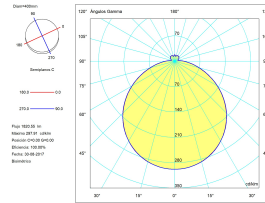

CRI: 80

MacAdam steps: 3

Photobiological risk: RG0

UGR

UGR crosswise: 20.5

UGR lengthwise: 20.5

UGR	
S=0.250	
Ceiling / cavity	0.7
Walls	0.5
Working Plane	0.2
Room dimensions	X=4H, Y=8H
UGR crosswise	20.5
UGR lengthwise	20.5