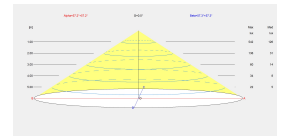

CRI: 80

MacAdam steps: 3

Photobiological risk: RG0

UGR

UGR crosswise: 20.5

UGR lengthwise: 20.5

UGR	
S=0.250	
Ceiling / cavity	0.7
Walls	0.5
Working Plane	0.2
Room dimensions	X=4H, Y=8H
UGR crosswise	20.5
UGR lengthwise	20.5