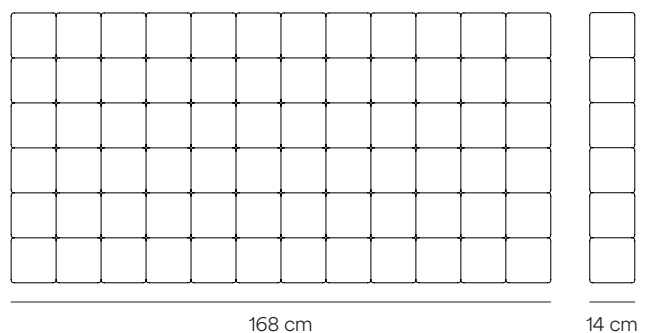

Block by Cambres Design

The design of Block headboards arises from the repetition of a unit of measurement along a grid, giving shape to the different pieces of the collection.

Teulat

Fact sheet

Headboard 1.60