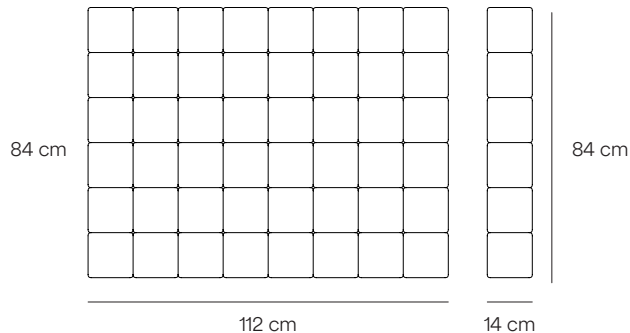

Headboard 0.90

Finishes

Upholstered headboard in fabric

Fabrics

*Other Just fabric options to choose from within the same collection.

Just by Gabriel

98% post-consumer recycled polyester/2% polyester
385 g/lm
70,000 martindale
CA TB 117-2013
ASTM E 84 Class 1
BS EN 1021 1&2 Cigarette and Match
BS EN 1021-1 Cigarette
BS 476 Part 7 class 1
OEKO-TEX® STANDARD 100
EU Ecolabel

References

Headboard 1.60

Color to choose: 14928_TE

Headboard 0.90

Color to choose: 14927_TE

* This collection is made on request. Possibility of customizing the size and finish of this product. Contact us at design@teulat.es for more information.