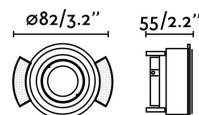

Specifications

Bulb:	1 X GU10 MAX 8W LED
Bulb included:	No
Transformer:	
Transformer included:	No
Voltage:	100-240V
Operating Frequency:	50/60Hz
IP:	20
Class:	II
Material:	Metal
Designer:	
Recommended bulb:	
Height:	55 mm
Diameter:	82 Ø
Net Weight:	0.22 kg
Volume:	0.00094 m3