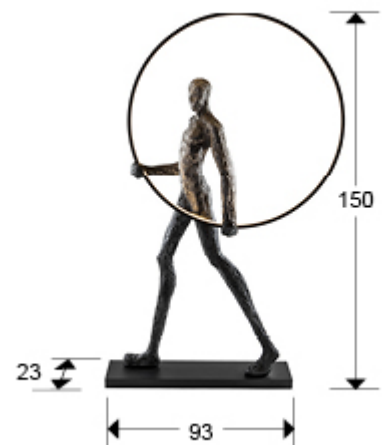

Caminante

779915

Recommended product

Decorative figures

Figure made of fiberglass and polyester resin, matt black finish. Metal ring with LED light. 3.30 W LED, 370 lm, 3000 k.

GENERAL INFORMATION

Catalogue: M43 Decoracion, espejos y mob
Page: 110
EAN Code: 8435435339432
Type: Decorative figures
Collection: Caminante

SIZES

Sizes: ↔ 93.0 ↓ 150.0 ↗ 23.0 cm
Weight: 8.5 Kg

SIZES WITH PACKAGING

Weight: 15.2 Kg
Volume: 0.5480m³
Sizes: ↔ 137.0 ↓ 32.0 ↗ 125.0 cm

TECHNICAL INFORMATION

Electric class: Class 1
Maximum power: 3.30W
Voltage: 220 V
Frequency: 50/60 Hz
Colour temperature: 3,000 K
Average lifespan: 10,000 h

DRIVER LED

Make: EAGLERISE
Model: LS-60-24LI EXC
Quantity: 1 Units
Dimmable: No
Maximum power: 60W
Frequency: 50-60 Hz
Primary voltage: 220-240 V
Type: Voltaje constante
Secondary voltage: 24 V
Sizes: ↔ 16,5 ↓ 3,0 ↗ 3,5 cm