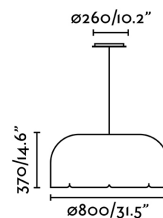

MUTE LED Dark grey pendant lamp 4000K

Ref. 20103

MUTE is a designer pendant lamp created by Nahtrang. The screen reduces the reminiscence of sound so it is ideal for lighting restaurants or spaces with a lot of noise. The lamp MUTE is made from 8 pieces of leaves, every leaf is made of 2 layers 9 mm acoustic material made of 65-70 % recycled bottles, and 30-35 % of virgin P.E.T fibers. The finish of this lamp clashes the dark grey of the outer part with a lighter grey inside the shade.

Specifications

Bulb:	SMD LED 24W 4000K 2650lm
Bulb included:	Yes
Transformer:	Driver
Transformer included:	Yes
Voltage:	100-240V
IP:	20
Class:	II
Material:	Metal, recycled P.E.T. and fiber
Designer:	NAHTRANG
Length:	800 mm
Height:	2370 mm
Diameter:	800 Ø
Net Weight:	10.00 kg
Volume:	0.26560 m3