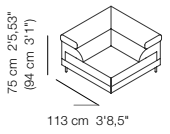

# dior

gamamobel design office

93 cm 3'0,61"

103 cm 3'4,55"

113 cm 3'8,5"

**Módulo 60 C/B\_**  
BD\_Ref. 98927  
BI\_Ref. 98928

**Módulo 70 C/B\_**  
BD\_Ref. 98957  
BI\_Ref. 98958

**Módulo 80 C/B\_**  
BD\_Ref. 98980  
BI\_Ref. 98981

113 cm 3'8,5"

**Rincón\_**  
Ref. 98970

127 cm 4'2" 127 cm 4'2"

**Rincón útil\_**  
Ref. 98971

127 cm 4'2" 127 cm 4'2"

**Rincón útil sound\_**  
Iphone o bluetooth  
Ref. 98972  
Ref. 98973