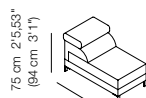

112 cm 3'8,1"