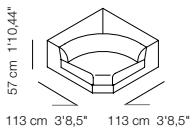

112 cm 3'8,1"

93 cm 3'0,61"

103 cm 3'4,55"

113 cm 3'8,5"

133 cm 4'4,36"

**Módulo 60 C/B\_**  
BD\_Ref. 98925  
BI\_Ref. 98926

**Módulo 70 C/B\_**  
BD\_Ref. 98955  
BI\_Ref. 98956

**Módulo 80 C/B\_**  
BD\_Ref. 98935  
BI\_Ref. 98936

**Módulo 100 C/B\_**  
BD\_Ref. 98945  
BI\_Ref. 98946

153 cm 5'0,24"

173 cm 5'0,24"

193 cm 6'3,99"

**Módulo 120 C/B\_**  
BD\_Ref. 98922  
BI\_Ref. 98923

**Módulo 140 C/B\_**  
BD\_Ref. 98952  
BI\_Ref. 98953

# dior

gamamobel design office

93 cm 3'0,61"

103 cm 3'4,55"

113 cm 3'8,5"

**Módulo 60 C/B\_**  
BD\_Ref. 98927  
BI\_Ref. 98928

**Módulo 70 C/B\_**  
BD\_Ref. 98957  
BI\_Ref. 98958

**Módulo 80 C/B\_**  
BD\_Ref. 98980  
BI\_Ref. 98981

113 cm 3'8,5"

**Rincón\_**  
Ref. 98970

127 cm 4'2" 127 cm 4'2"

**Rincón útil\_**  
Ref. 98971

127 cm 4'2" 127 cm 4'2"

**Rincón útil sound\_**  
Iphone o bluetooth  
Ref. 98972  
Ref. 98973