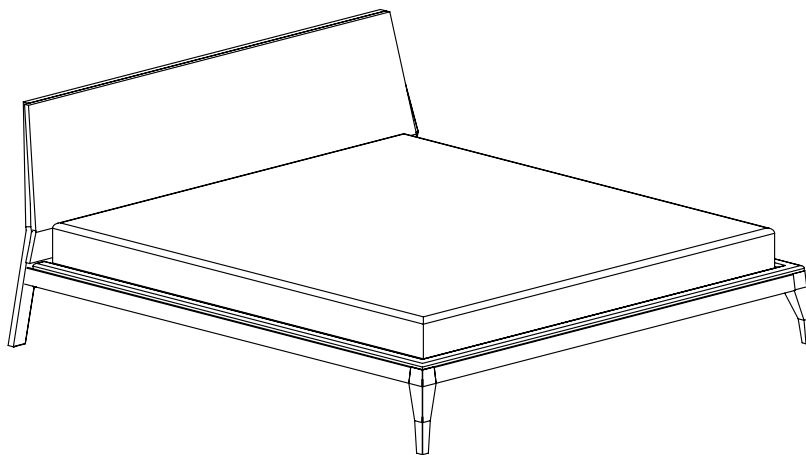

TREKU

Bel Bed

PRODUCT DATA SHEET

1901

1/3

Model: Bel Bed

Manufactured in: Spain-Europe (EU)

Designers: Ibon Arrizabalaga

The Bel bed is a work of fine, almost sculptural carpentry. The solid wood frame provides the necessary rigidity and the padded headboard ensures a comfortable reading position. Both the headboard and the upper part of the frame can be upholstered in any of our fabrics or leathers. The model is completed with the collection of Treku bedside tables.

1. Measurements

W 152 / 155 / 167 / 177 / 197 / 217 cm

H 100 cm

D 208 / 216 / 226 cm

2. Materials

Structure:

Headboard: Particle board covered with natural wood veneer. Wood veneer edges. Faces coated with UV cured acrylic and edges varnished with polyurethane.

Frame: Beech solid wood covered with wood veneer. Polyurethane Varnished.

Upholstery:

Headboard: Particle board covered with foam and the chosen fabric.

Frame: DM board covered with foam and the chosen fabric.