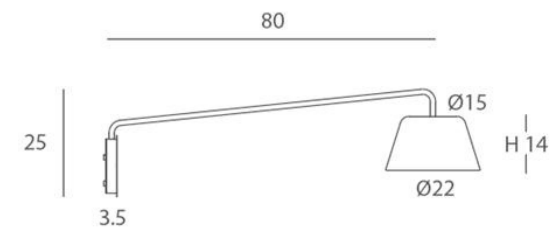

*Lampshades: matt black, white, beige,
marsala and olive*

INSTALACIÓN/ INSTALLATION

GU-10 LED 1x8W Ø5cm

GU-10 LED 1x14W Ø11,1cm L:7,5cm

EEL: **A⁺⁺** ... **A**

*Bombillas no incluidas/ *Light bulbs not included*