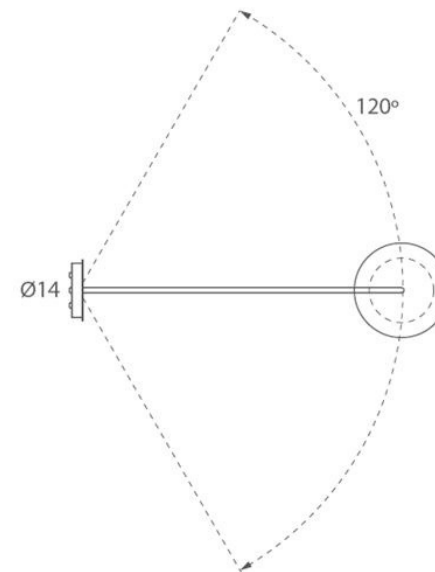

*Lampshades: matt black, white, beige,
marsala and olive*

INSTALACIÓN/ INSTALLATION

GU-10 LED 1x8W Ø5cm

GU-10 LED 1x14W Ø11,1cm L:7,5cm

EEL: **A⁺⁺** ... **A**

*Bombillas no incluidas/ *Light bulbs not included*