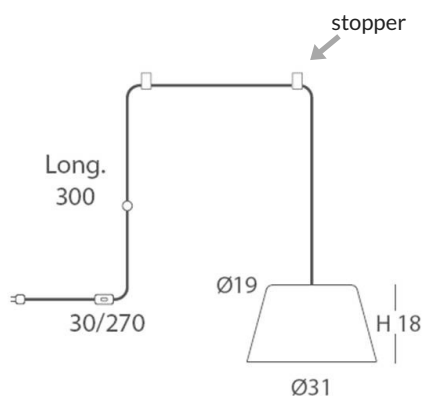

marsala and olive

INSTALACIÓN/ INSTALLATION

GU-10 LED 1x8W Ø5cm

GU-10 LED 1x14W Ø11,1cm L:7,5cm

EEL: **A++ ... A**

REF.

28081/1

COLGANTE/ SUSPENSION