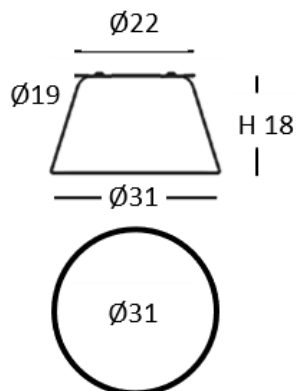

SENTO 28280/31

NEW · NEW · NEW · NEW · NEW · NEW · NEW · NEW · NEW · NEW

REF.

28280/31

PLAFÓN/ SURFACE LIGHT

IP20

MATERIAL

Pantalla de metal y difusor acrílico/

Metal bowl & acrylic diffuser

ACABADO/ FINISH

Base: blanco o negro mate/

Base: white or matt black

Pantallas: negro mate, blanco, beige, marsala y oliva/

Lampshades: matt black, white, beige, marsala and olive

INSTALACIÓN/ INSTALLATION

E27 LED 3x15W Ø6cm

COB-LED 1x10W

EEL:

*Bombillas no incluidas/ *Light bulbs not included*

*Archivos 3D y ficheros fotométricos disponibles./ *3D and photometric files available.*