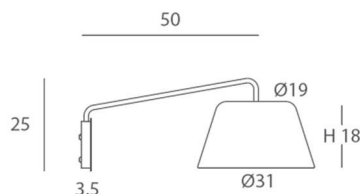

SENTO 28980 28980/L

REF.

28980

APLIQUE/ WALL BRACKET

IP20

MATERIAL

Pantalla de metal y difusor acrílico/
Metal bowl & acrylic diffuser

ACABADO/ FINISH

Base y brazo: blanco o negro mate/
Wall base and arm: white or matt black

Pantallas: negro mate, blanco, beige,
marsala y oliva/
Lampshades: matt black, white, beige,

marsala and olive

INSTALACIÓN/ INSTALLATION

E27 LED 3x15W Ø6cm

EEI: **A⁺⁺** ... **A**

REF.

28980/L

APLIQUE/ WALL BRACKET

IP20

MATERIAL

Pantalla de metal y difusor acrílico/
Metal bowl & acrylic diffuser

ACABADO/ FINISH

Base y brazo: blanco o negro mate/
Wall base and arm: white or matt black

Pantallas: negro mate, blanco, beige,
marsala y oliva/
Lampshades: matt black, white, beige,

marsala and olive

INSTALACIÓN/ INSTALLATION

E27 LED 3x15W Ø6cm

EEI: **A⁺⁺** ... **A**