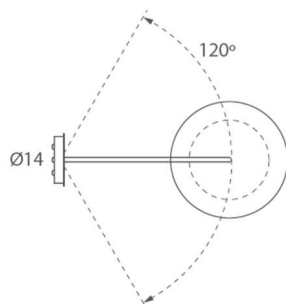

SENTO 28980 28980/L

REF.

28980

APLIQUE/ WALL BRACKET

IP20

MATERIAL

Pantalla de metal y difusor acrílico/
Metal bowl & acrylic diffuser

ACABADO/ FINISH

Base y brazo: blanco o negro mate/
Wall base and arm: white or matt black

Pantallas: negro mate, blanco, beige,
marsala y oliva/
Lampshades: matt black, white, beige,

marsala and olive

INSTALACIÓN/ INSTALLATION

E27 LED 3x15W Ø6cm

EEI: **A⁺⁺** ... **A**

REF.

28980/L

APLIQUE/ WALL BRACKET

IP20

MATERIAL

Pantalla de metal y difusor acrílico/
Metal bowl & acrylic diffuser

ACABADO/ FINISH

Base y brazo: blanco o negro mate/
Wall base and arm: white or matt black

Pantallas: negro mate, blanco, beige,
marsala y oliva/
Lampshades: matt black, white, beige,

marsala and olive

INSTALACIÓN/ INSTALLATION

E27 LED 3x15W Ø6cm

EEI: **A⁺⁺** ... **A**