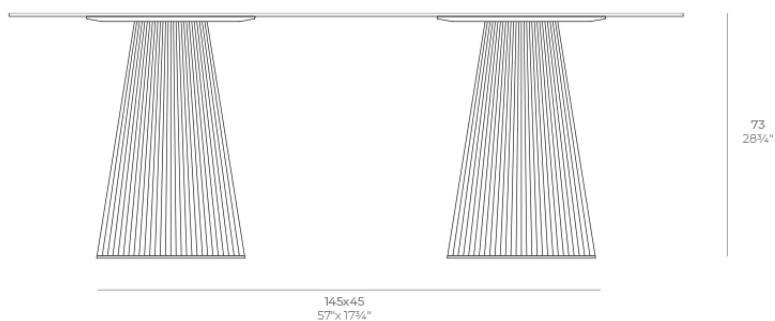

Products / Dining Tables / Gatsby Doble_bas 45x45x73cms50

Gatsby doble_bas 45x45x73cms50

by Ramón Esteve

The Gatsby collection, designed by Ramón Esteve for Vondom, recalls the Art Déco lighting. Those crazy twenties. “Something new, extraordinary, beautiful, simple but sophisticatedly designed” said Francis Scott Fitzgerald about his aims for the novel he was about to write. The Great Gatsby was born in an age of prosperity, parties and excess. They called it “the American Dream”.

Info

Description

Weight: 19 Kg

GATSBY Mesa Doble Base Cuadrada 145x45cm S50
GATSBY Square Double Base Table 145x45cm S50
ref. 54470

TABLE TOP - SOBRE

200X100 cm
78¾" x 39¾"

Accessories

- TABLE 10mm
- TABLE 12mm
- TABLE DEKTON