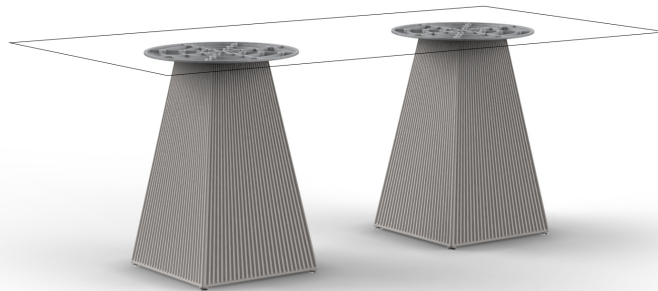

Products / Dining Tables / Gatsby Doble_bas 45x45x73cms50

Gatsby doble_bas 45x45x73cms50

by Ramón Esteve

The Gatsby collection, designed by Ramón Esteve for Vondom, recalls the Art Déco lighting. Those crazy twenties. “Something new, extraordinary, beautiful, simple but sophisticatedly designed” said Francis Scott Fitzgerald about his aims for the novel he was about to write. The Great Gatsby was born in an age of prosperity, parties and excess. They called it “the American Dream”.

Info

Description

Weight: 19 Kg

GATSBY Mesa Doble Base Cuadrada 145x45cm S50
GATSBY Square Double Base Table 145x45cm S50
ref. 54470

TABLE TOP - SOBRE

200X100 cm
78¾" x 39¾"

Accessories

- TABLE 10mm
- TABLE 12mm
- TABLE DEKTON

Finishes

finishes

BASIC

Ref. 54470

orange

ice

notte blue

crema