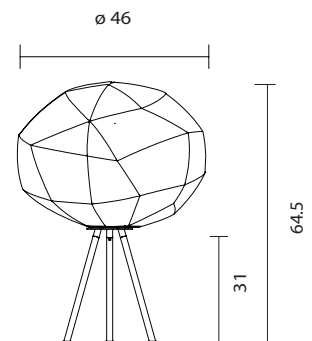

GEMO M
by Luca Nichetto, 2017

Table lamp. Structure in black chrome electroplated steel. Diffuser in blown opal matt glass. Dimmer placed in electric cord.

Type: Table lamp

Environment: Indoor

Structure: Steel

Diffuser: Glass

Voltage: 230 V

Dimmer: Included

Supply: Electrical cord with plug

Cable length: 200 cm

Light source: E27 Halo. Eco. Max. 150W
E27 LED 15W 2700K

GEMO M

215000100034 black chrome

 5 kg
7.8 kg

CE  IP-20