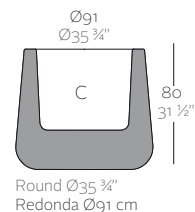

Pot made in resin of polyethylene by rotational moulding with double wall. 100% Recyclable. Item suitable for indoor and outdoor use. Available with different finishes.

Fabricado en resina de polietileno mediante moldeado rotacional con doble pared. 100% Reciclable. Apto para exterior e interior. Disponible en varios acabados.

Options Opciones

Finished Light: Possibility of transparent cable and switch only for indoor.

Acabado Luz: Posibilidad de cable transparente e interruptor solo para interior.

Dimensions Dimensiones

XX XX" : cm in