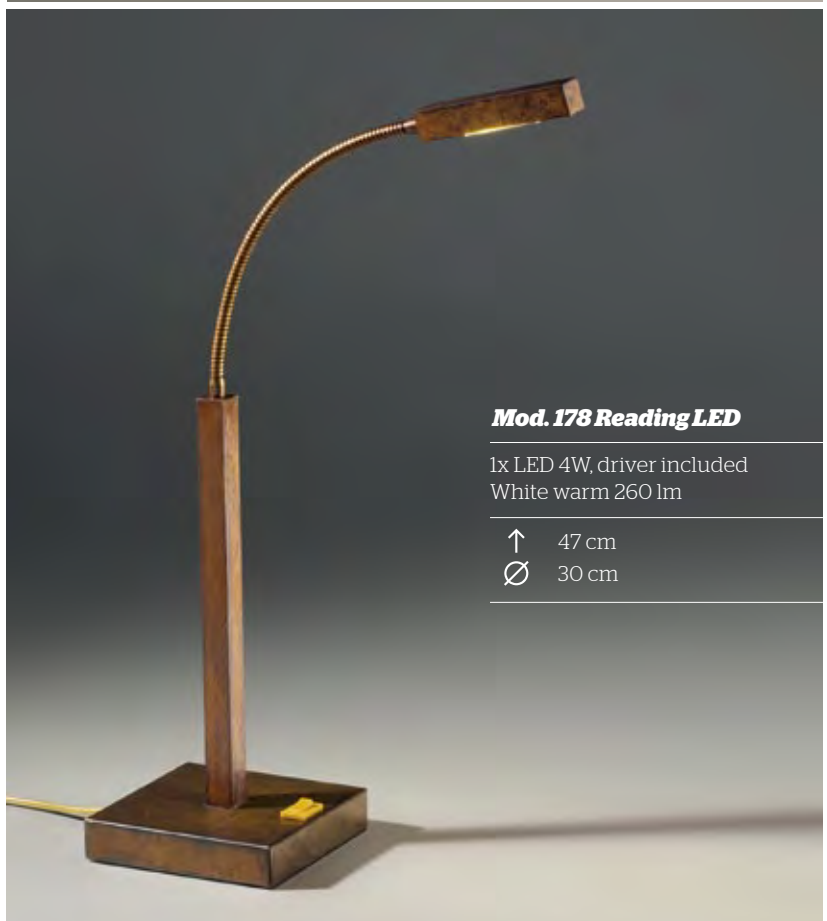

**Mod. 707/75**

- ☰ 4x E14 T, max 15W
- UL LISTED 4x E12 type T, max 15W
- ↑ 15,5 cm / 6"
- ∅ 75 cm / 29" ½
- ↗ 21 cm / 8" ¼

**Mod. 710/60** 

1x T5 linear, Ø16 mm,  
14 W

↑ 7,5 cm  
∅ 60 cm  
↗ 15 cm

**Mod. 710/90** 

1x T5 linear, Ø16 mm,  
21 W

↑ 7,5 cm  
∅ 90 cm  
↗ 15 cm

**Mod. 438/25 Reading LED**

1x LED 1W, driver included  
White warm 80 lm

↑ 8 cm  
 ∅ 8 cm  
 ↗ 33,5 cm

**Mod. 439/25 Reading LED**

1x LED 1W, driver included  
White warm 80 lm

↑ 8 cm  
 ∅ 8 cm  
 ↗ 34,5 cm

**Mod. 440/38 Reading LED**

1x LED 4W, driver included  
White warm 260 lm

↑ 8 cm  
 ∅ 8 cm  
 ↗ 50,5 cm

**Mod. 178 Reading LED**

1x LED 4W, driver included  
White warm 260 lm

↑ 47 cm  
 ∅ 30 cm

**Mod. 666/26**

- CE 1x E27, max 28W
- cUL<sup>us</sup> LISTED 1x E26 type A, max 40W
- ↑ 11 cm / 4" ½
- ∅ 26 cm / 10" ¼

**Mod. 666/40**

- CE 3x E27, max 28W
- cUL<sup>us</sup> LISTED 2x E26 type A, max 40W
- ↑ 13 cm / 5"
- ∅ 40 cm / 15" ¾