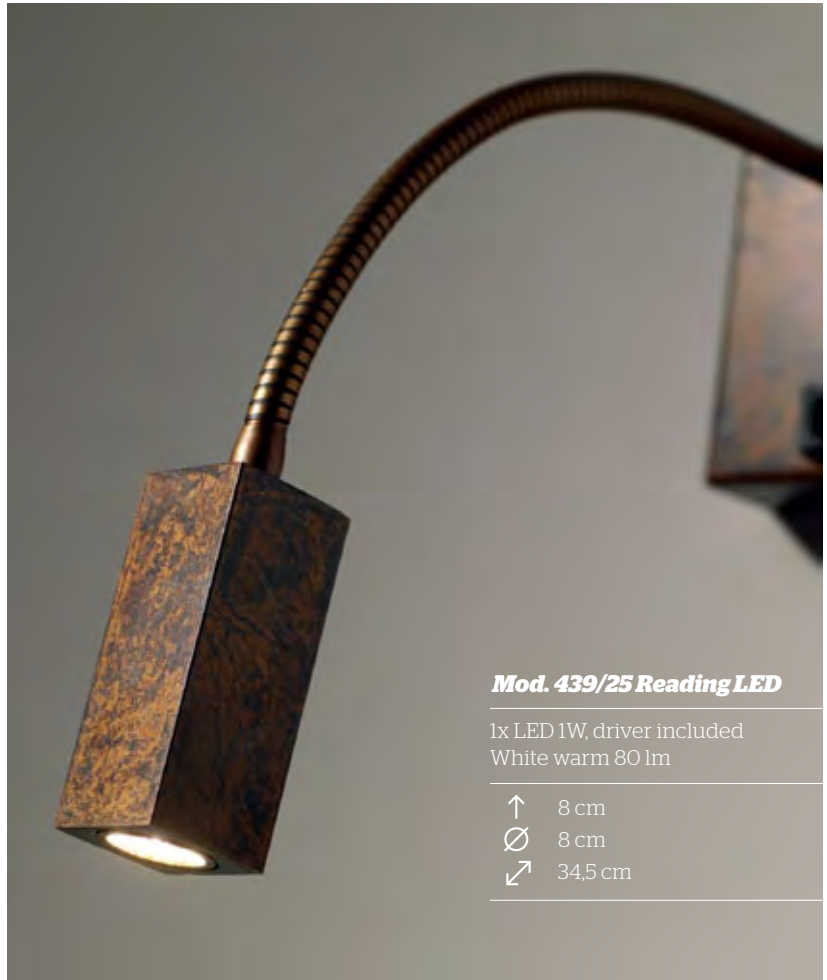

1x T5 linear, Ø16 mm,  
21 W

↑ 7,5 cm  
∅ 90 cm  
↗ 15 cm

**Mod. 438/25 Reading LED**

1x LED 1W, driver included  
White warm 80 lm

↑ 8 cm  
 ∅ 8 cm  
 ↗ 33,5 cm

**Mod. 439/25 Reading LED**

1x LED 1W, driver included  
White warm 80 lm

↑ 8 cm  
 ∅ 8 cm  
 ↗ 34,5 cm

**Mod. 440/38 Reading LED**

1x LED 4W, driver included  
White warm 260 lm

↑ 8 cm  
 ∅ 8 cm  
 ↗ 50,5 cm

**Mod. 178 Reading LED**

1x LED 4W, driver included  
White warm 260 lm