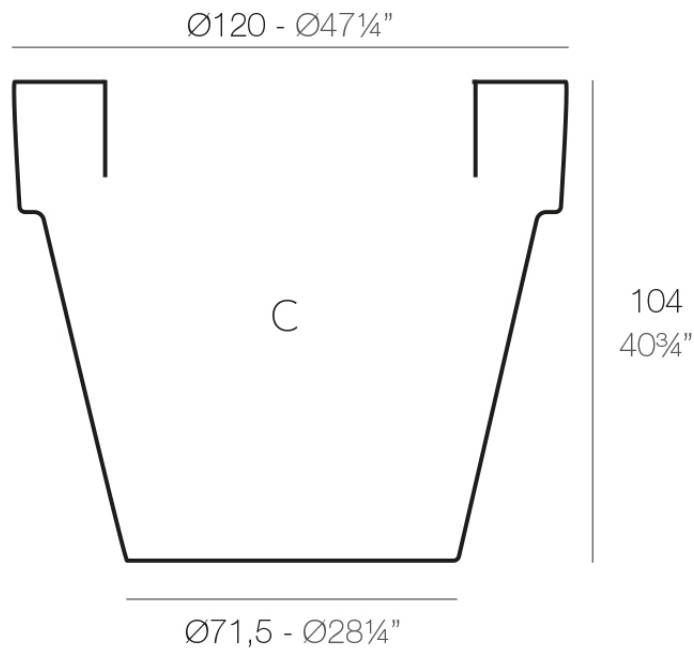

Info

Description

Pot made of polyethylene resin by rotational moulding. 100% Recyclable. Item suitable for indoor and outdoor use. Available in different finishes.

Weight: 22 Kg

MACETA $\text{Ø}120$
MACETA $\text{Ø}47\frac{1}{4}"$

C = 800 L
C = 211 $\frac{1}{4}$ gal

Finishes

finishes

SIMPLE

Ref. 40112

white 2001

ecru 2003

tortora 2004