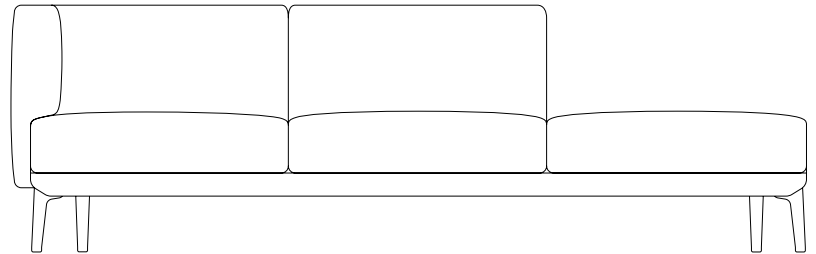

Boma

Left corner 3 seater

“connection-open”

by Rodolfo Dordoni

kettal

Left corner 3 seater “connection- open”

Designer
Rodolfo Dordoni

Collection
Boma

Reference
KS2502300

1/5

The Boma collection, designed by Rodolfo Dordoni for Kettal, was born from the need of high performances of outdoor environment, without sacrificing the increasing demand for comfort that new products have to face. Therefore the structure is organized around a frame entirely made of aluminum, capable of hiding in the essentiality of its lines either the quality of the used materials and the chance of easy articulation in different compositions.

cm/inch

252/99,2

79/31,1

43/16,9

cm/inch

92/36,2

kettal

Left corner 3 seater “connection- open”