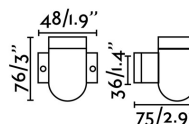

SERA Black wall lamp

Ref. 62303

SERA is a black wall lamp for home lighting made in ceramics. It's characterized by its timeless style.

Specifications

Bulb:	1X E27 MAX 15W LED
Bulb included:	No
Transformer:	
Transformer included:	No
Voltage:	100-240V
Operating Frequency:	50/60Hz
IP:	20
Class:	II
Material:	Ceramics
Designer:	
Recommended bulb:	
Length:	48 mm
Net Width:	75 mm
Height:	76 mm
Net Weight:	0.29 kg
Volume:	0.00066 m3