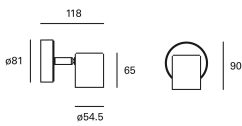

Keeper Simple

DE-0479-NEG

Spotlight IP20 Keeper Simple GU10 7W Black

TECHNICAL FEATURES

IP20   355°  90°

Power (W) : Max. power 7W

Voltage / frequency : 100-240V/50-60Hz

Total power consumption of light (W) : 7W

Warranty : 5 Years

Structure material : Steel

Energy efficiency : Light bulb not included

Structure finish : Black

Max. size of light bulb : 64/50 mm

Recommended light bulb : GU10

LUMINOTECHNIC FEATURES

Lampholder: 1 x GU10

VENTILATION FEATURES

Power used: 7W

Service value measurement standard: EN 60879:2019

LOGISTICS

Net weight (kg): 0.21

Packaged weight (kg): 0.29

 24 Un