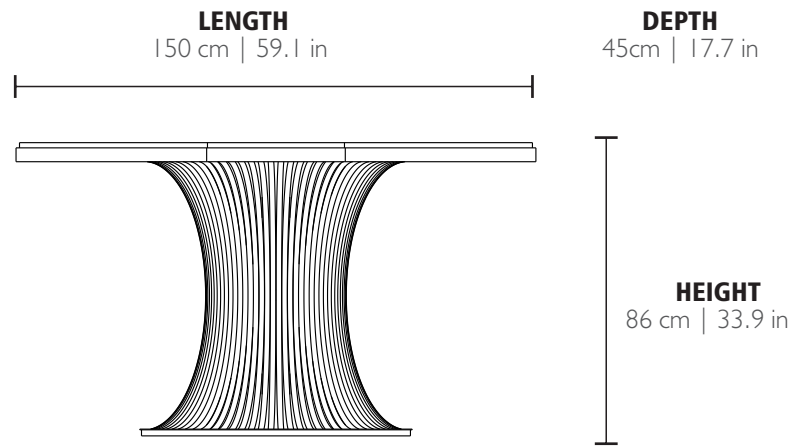

FLUSSO • CONSOLE
REF. FLUSSO.CON

WEIGHT

Net Weight: 81kg | 178.6 lbs
Gross Weight: 145kg | 319.7 lbs

MATERIALS

Body: Brass
Top: Marble
Rim: Wood

PACKING (approx.)

Dimensions: 161 x 68 x 109 cm
63.4 x 26.8 x 42.9 in
Volume: 1.19 m³ | 42.14 ft³