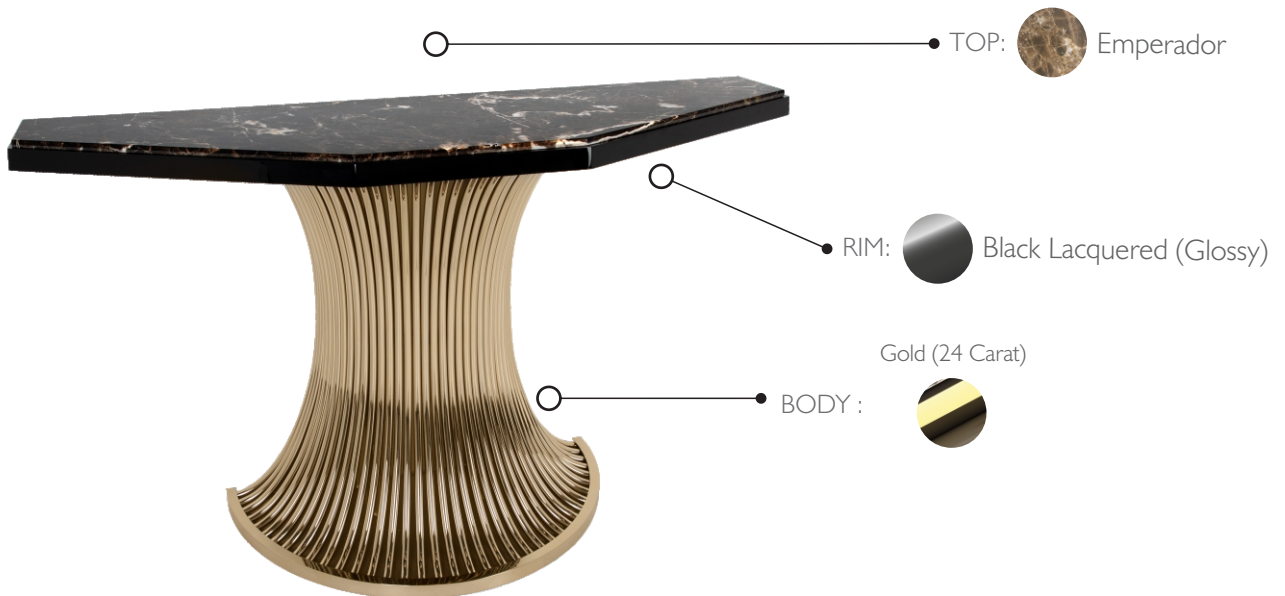

PRODUCT FINISHES & COSTUMIZATION OPTIONS

MORE FINISHES AVAILABLE HERE:
[CLICK HERE](#)