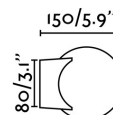

### Specifications

<b>Bulb:</b>	1X G9 MAX 6W LED
<b>Bulb included:</b>	No
<b>Transformer:</b>	Driver
<b>Transformer included:</b>	Yes
<b>Voltage:</b>	100-240V
<b>Operating Frequency:</b>	50/60Hz
<b>IP:</b>	44
<b>Class:</b>	II
<b>Material:</b>	Metal and transparent glass
<b>Designer:</b>	
<b>Recommended bulb:</b>	
<b>Length:</b>	150 mm
<b>Height:</b>	80 mm
<b>Net Weight:</b>	0.55 kg
<b>Volume:</b>	0.00426 m3