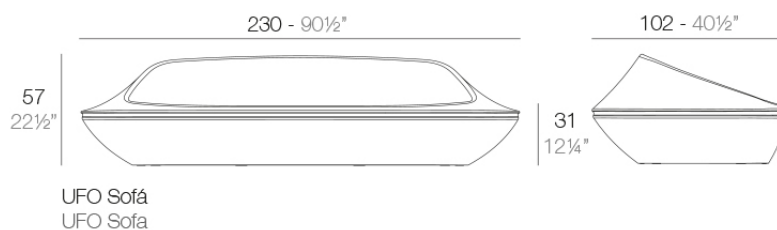

Info

Description

Made of polyethylene resin by rotational moulding. 100% Recyclable. Item suitable for indoor and outdoor use. Available in different finishes.

Weight: 35 Kg

Accessories

- **Fabric**

Fabric

Finishes