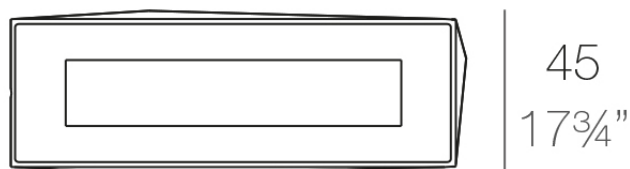

Faz jardiniere 40x120x40cm

by Ramón Esteve

Vondom's Faz collection, designed by Ramón Esteve, is one of the firm's most iconic collections. It stands out for its modular design and sophistication, representing harmony, serenity and timelessness through mineral and emphatic shapes. Faz transforms environments with its unique combination of material and light, creating an enveloping and exclusive atmosphere.

Info

Description

Pot made of polyethylene resin by rotational moulding. 100% Recyclable. Item suitable for indoor and outdoor use. Available in different finishes.

Weight: 13.35 Kg

FAZ Jardinera
FAZ Jardiniera