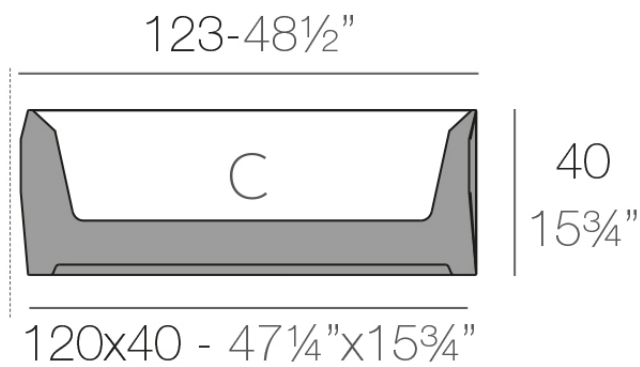

Info

Description

Pot made of polyethylene resin by rotational moulding. 100% Recyclable. Item suitable for indoor and outdoor use. Available in different finishes.

Weight: 13.35 Kg

FAZ Jardinera
FAZ Jardiniera

C = 120 L
C = 31¾ gal

Finishes

finishes

BASIC

Ref. 54176A

white 2001

ecru 2003

tortora 2004