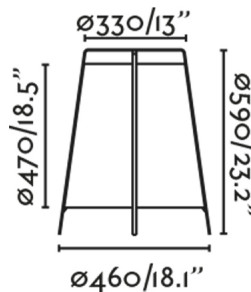

General characteristics

Type	II
IP	44
voltage	100V-240V
Cable meters	5000mm
Power	12W

Material

Body/Structure	Steel
Screen	PP

Finish

Body/Structure	Matt Black
Screen	Green

Lighting characteristics

Light source included	NO
Light source	E27
Dimmable light source	NO
Light direction	Ambient lighting