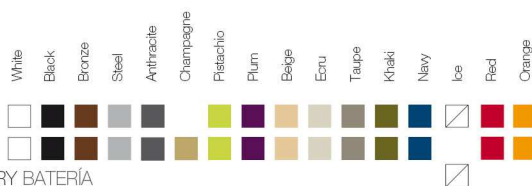

COLOURS COLORES

BASIC

LACQUERED / LACADO

LIGHT / LUZ, LED RGB, LED DMX, BATTERY BATERÍA

FABRIC TEJIDOS

NAUTICAL NÁUTICA

SILVERTEX

KINNASAND

KES Planter 90x90
KES Maceta 90x90

FINISHES ACABADOS

COLOURS COLORES

BASIC, SELF-WATERING / AUTORRIEGO

LACQUERED / LACADO

LIGHT / LUZ, LED RGB, LED DMX, BATTERY BATERIA

Type plug available Tipo de plug disponible