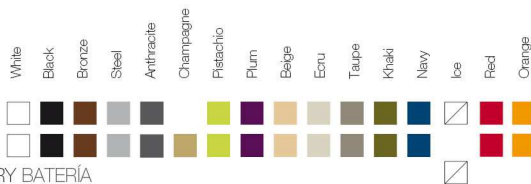

FINISHES ACABADOS

COLOURS COLORES

BASIC

LACQUERED / LACADO

LIGHT / LUZ, LED RGB, LED DMX, BATTERY BATERIA

FABRIC TEJIDOS

NAUTICAL NÁUTICA

SILVERTEX