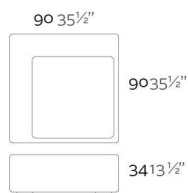

KES Planter 90x90
KES Maceta 90x90

FINISHES ACABADOS

COLOURS COLORES

BASIC, SELF-WATERING / AUTORRIEGO

LACQUERED / LACADO

LIGHT / LUZ, LED RGB, LED DMX, BATTERY BATERIA